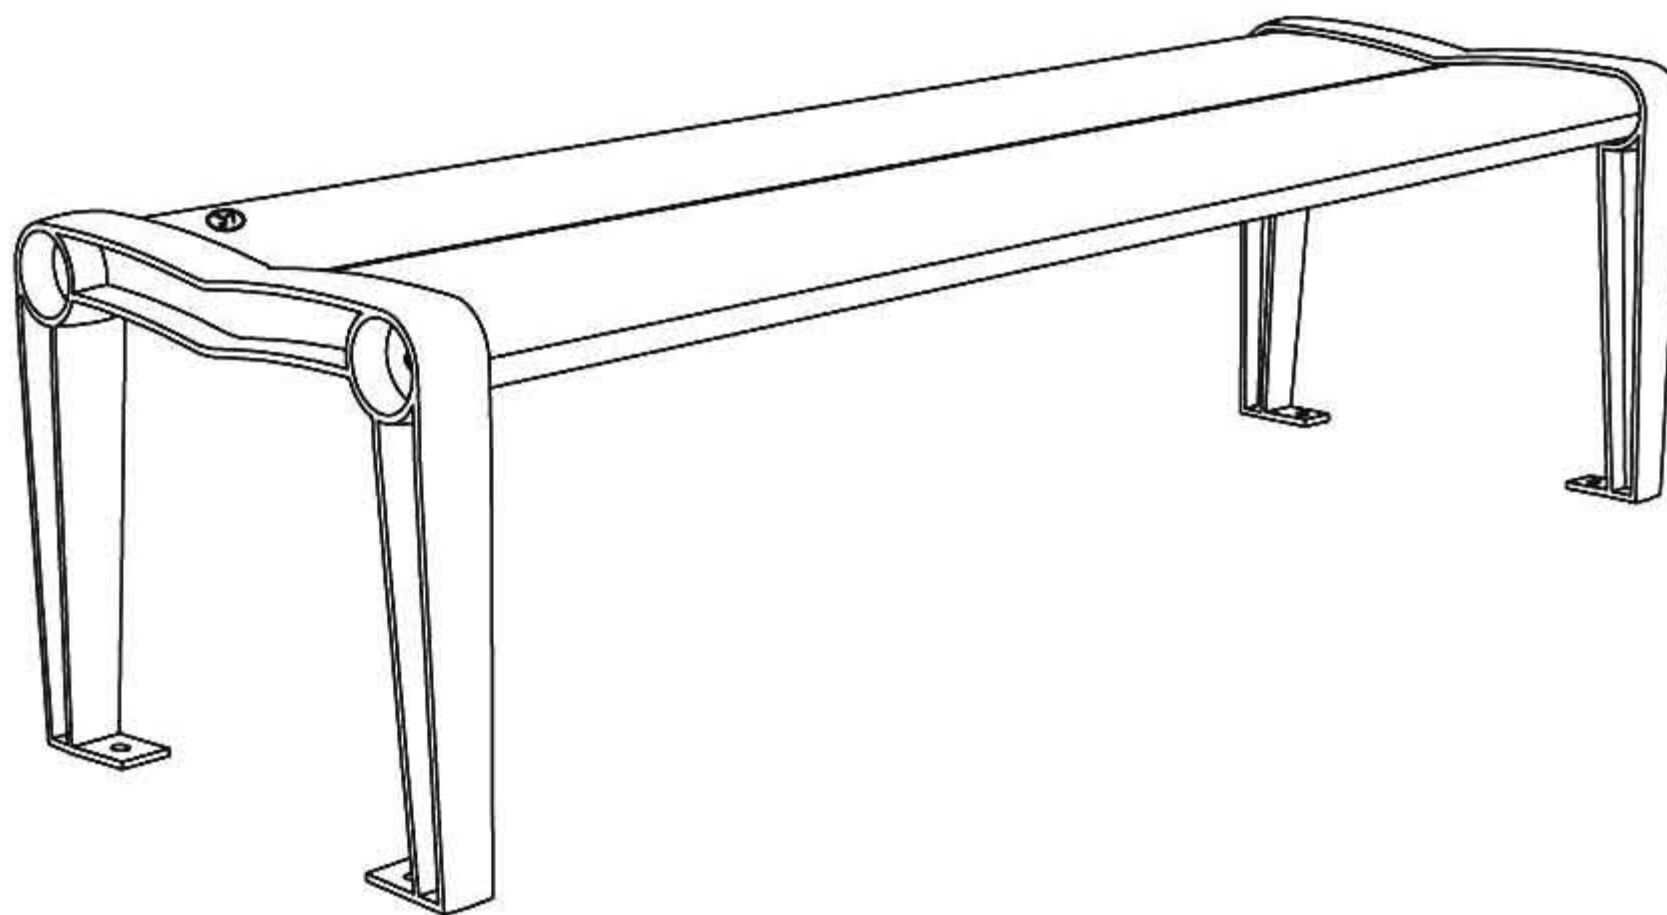

www.PublicFurniture.com

Phone: 1-888-863-2888

Fax: 1-888-863-2858

***Kinsey Serie - Straight bench 60"***

**#KS0/1/2/4/8**

### ***Straight bench 60" #KS0,#KS1,#KS2,#KS4,#KS8 "Kinsey Serie"***

- The slats bench is completely made of **ULTRAPLAST**® recycled plastic and the structure bench is a cast aluminium.
- The seat slats are available in grey (#KS0), brown (#KS2), green (#KS4), sand (#KS8) or red wood (#KS1).
- The slats are in 2" x 10" (32mm x 250mm).
- The structure bench are available in black or in metallic charcoal coated with our InfiGuard Professional anti-corrosion system.
- Dimensions: 62 1/2" x 20 9/16" x 17 9/16" (1582mm x 522mm x 446mm).
- Stainless steel hardware.
- Stainless steel standard anchor.
- Available installation: surface mounted.
- Shipped ready to be assembly.

#### **Standard installation details:**

- Surface mounted.

#### **Options:**

- Stainless steel antitheft anchor #OAN.
- Factory assembly.

*Straight bench 60", ULTRAPLAST®, weight : 97 Lb.*