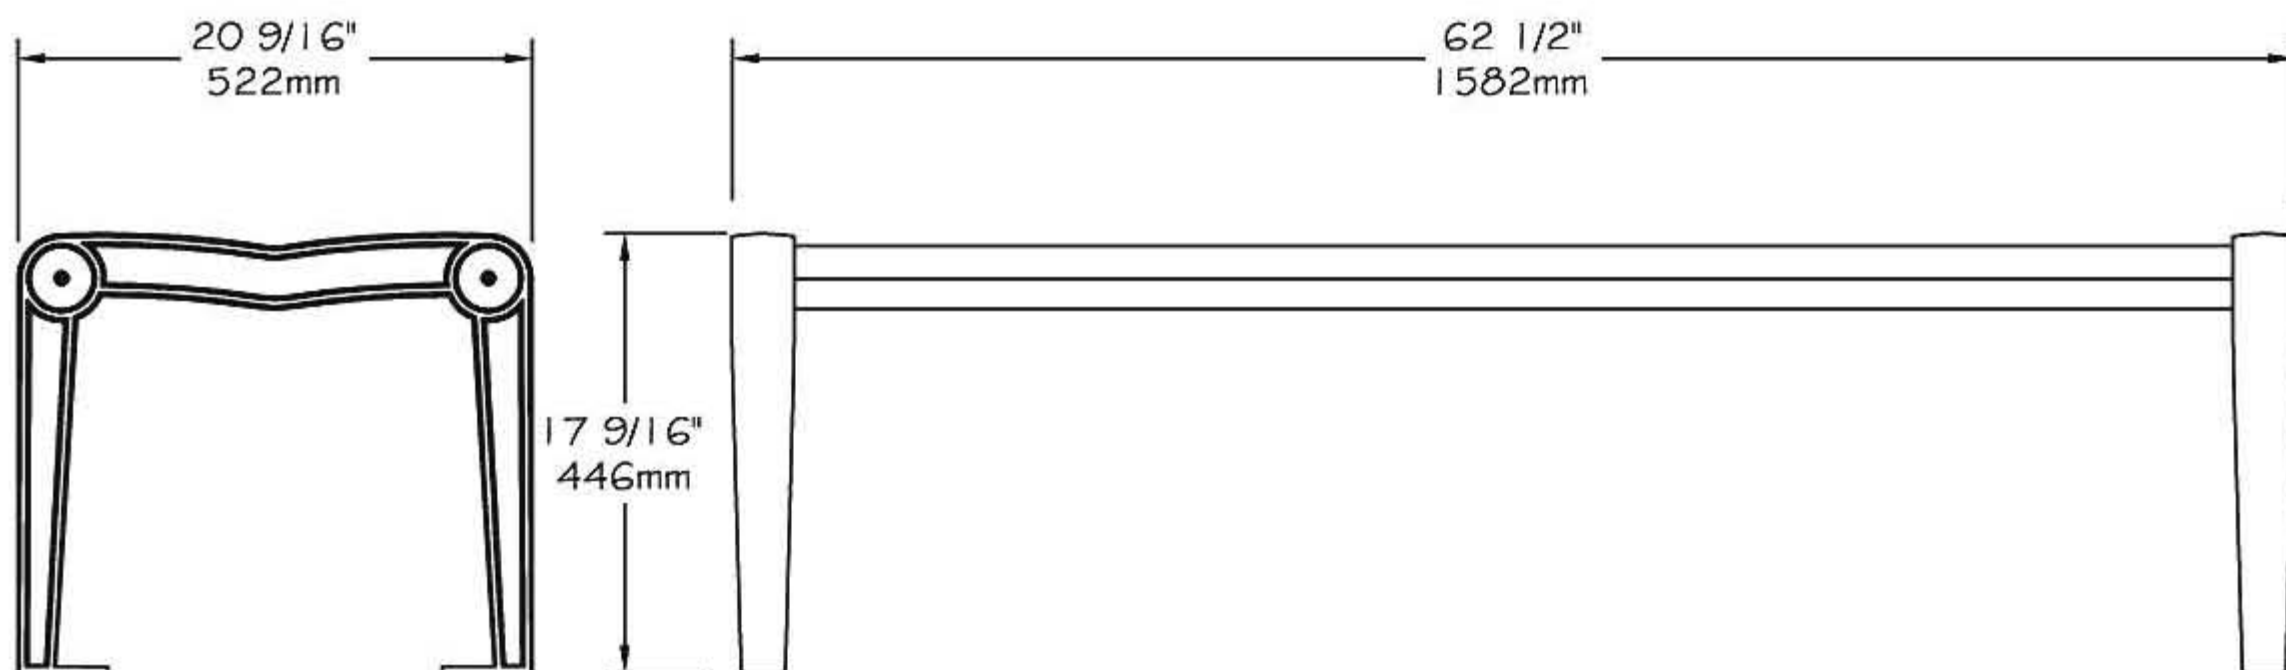

www.PublicFurniture.com

Phone: 1-888-863-2888

Fax: 1-888-863-2858

***Kinsey Serie - Straight bench 60"***

**#KS0/1/2/4/8**

### ***Straight bench 60" #KS0,#KS1,#KS2,#KS4,#KS8 "Kinsey Serie"***

- The slats bench is completely made of **ULTRAPLAST**® recycled plastic and the structure bench is a cast aluminium.
- The seat slats are available in grey (#KS0), brown (#KS2), green (#KS4), sand (#KS8) or red wood (#KS1).
- The slats are in 2" x 10" (32mm x 250mm).
- The structure bench are available in black or in metallic charcoal coated with our InfiGuard Professional anti-corrosion system.
- Dimensions: 62 1/2" x 20 9/16" x 17 9/16" (1582mm x 522mm x 446mm).
- Stainless steel hardware.
- Stainless steel standard anchor.
- Available installation: surface mounted.
- Shipped ready to be assembly.

#### **Standard installation details:**

- Surface mounted.

#### **Options:**

- Stainless steel antitheft anchor #OAN.
- Factory assembly.

*Straight bench 60", ULTRAPLAST®, weight : 97 Lb.*