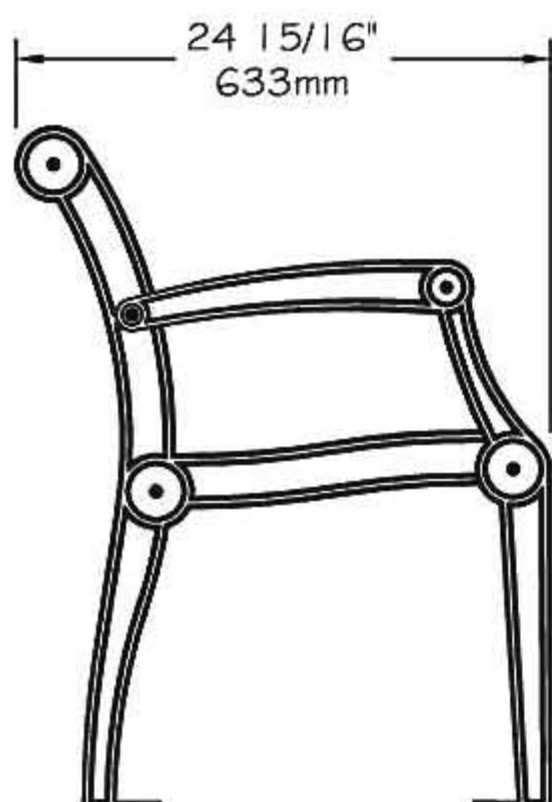

www.PublicFurniture.com

Phone: 1-888-863-2888

Fax: 1-888-863-2858

Kinsey Serie - Bench 60"

#KB0/1/2/4/8

Bench 60" #KB0,#KB1,#KB2,#KB4,#KB8 "Kinsey Serie"

- The slats bench is completely made of **ULTRAPLAST**® recycled plastic and the struture bench is a cast aluminium.
- The seat and backrest slats are available in grey (#KB0), brown (#KB2), green (#KB4), sand (#KB8) or red wood (#KB1).
- The struture bench are available in black or in metallic charcoal coated with our InfiGuard Professional anti-corrosion system.
- The slats are in 2" x 10" (32mm x 250mm).
- Dimensions: 67 1/2" x 24 15/16" x 31 3/4" (1715mm x 633mm x 806mm).
- Stainless steel hardware.
- Stainless steel standard anchor.
- Available installation: surface mounted.
- Shipped ready to be assembly.

Standard installation details:

- Surface mounted.

Options:

- Stainless steel antitheft anchor #OAN.
- Factory assembly.

Bench 60", ULTRAPLAST®, weight : 156 Lb.