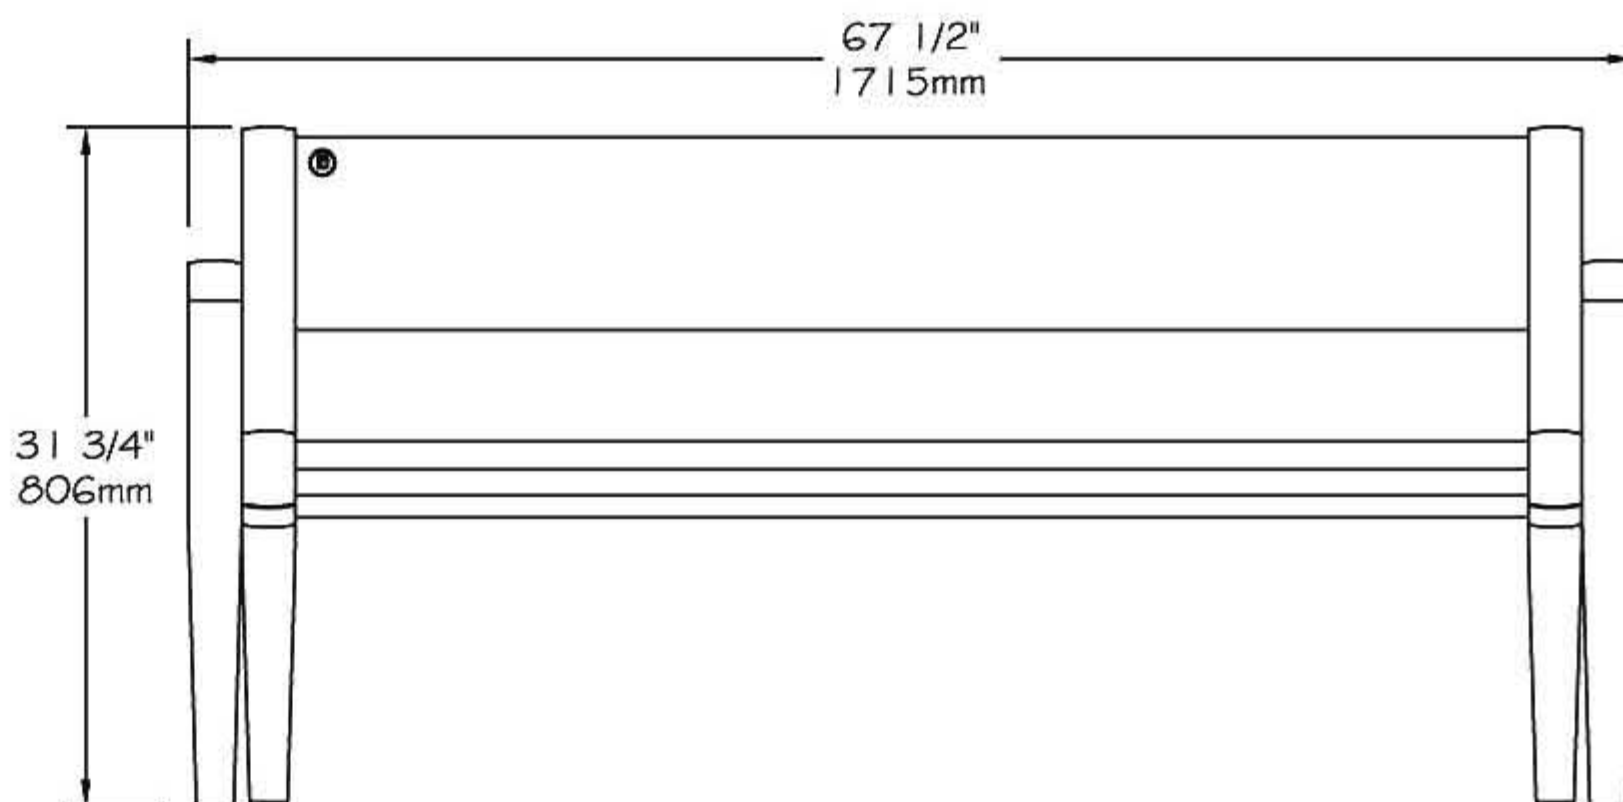

www.PublicFurniture.com

Phone: 1-888-863-2888

Fax: 1-888-863-2858

Kinsey Serie - Bench 60"

#KB0/1/2/4/8

Bench 60" #KB0,#KB1,#KB2,#KB4,#KB8 "Kinsey Serie"

- The slats bench is completely made of **ULTRAPLAST**® recycled plastic and the struture bench is a cast aluminium.
- The seat and backrest slats are available in grey (#KB0), brown (#KB2), green (#KB4), sand (#KB8) or red wood (#KB1).
- The struture bench are available in black or in metallic charcoal coated with our InfiGuard Professional anti-corrosion system.
- The slats are in 2" x 10" (32mm x 250mm).
- Dimensions: 67 1/2" x 24 15/16" x 31 3/4" (1715mm x 633mm x 806mm).
- Stainless steel hardware.
- Stainless steel standard anchor.
- Available installation: surface mounted.
- Shipped ready to be assembly.

Standard installation details:

- Surface mounted.

Options:

- Stainless steel antitheft anchor #OAN.
- Factory assembly.

Bench 60", ULTRAPLAST®, weight : 156 Lb.