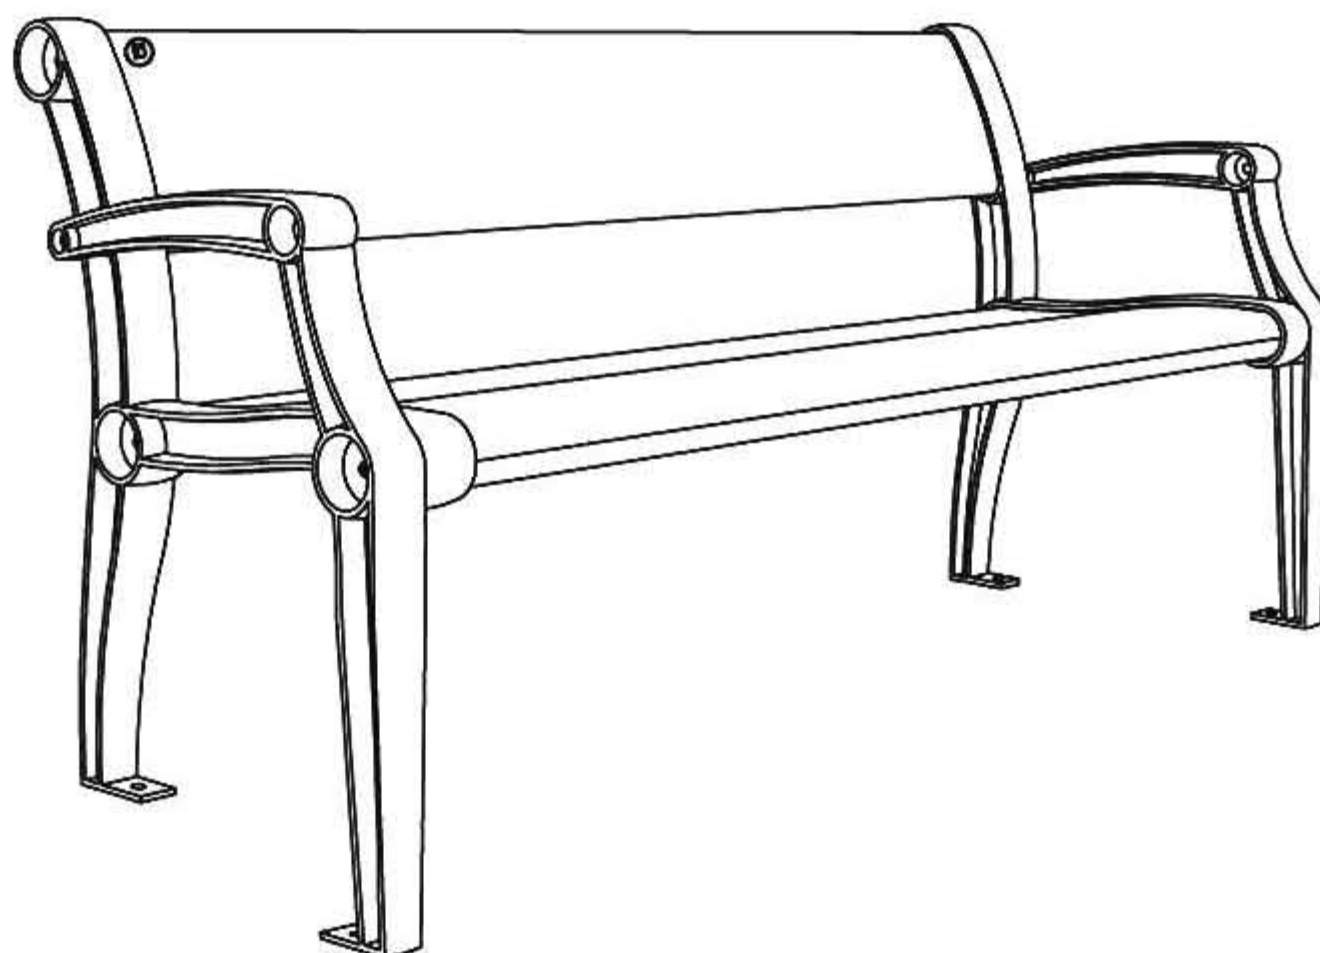

www.PublicFurniture.com

Phone: 1-888-863-2888

Fax: 1-888-863-2858

Kinsey Serie - Bench 60"

#KB0/1/2/4/8

Bench 60" #KB0,#KB1,#KB2,#KB4,#KB8 "Kinsey Serie"

- The slats bench is completely made of **ULTRAPLAST**® recycled plastic and the struture bench is a cast aluminium.
- The seat and backrest slats are available in grey (#KB0), brown (#KB2), green (#KB4), sand (#KB8) or red wood (#KB1).
- The struture bench are available in black or in metallic charcoal coated with our InfiGuard Professional anti-corrosion system.
- The slats are in 2" x 10" (32mm x 250mm).
- Dimensions: 67 1/2" x 24 15/16" x 31 3/4" (1715mm x 633mm x 806mm).
- Stainless steel hardware.
- Stainless steel standard anchor.
- Available installation: surface mounted.
- Shipped ready to be assembly.

Standard installation details:

- Surface mounted.

Options:

- Stainless steel antitheft anchor #OAN.
- Factory assembly.

Bench 60", ULTRAPLAST®, weight : 156 Lb.