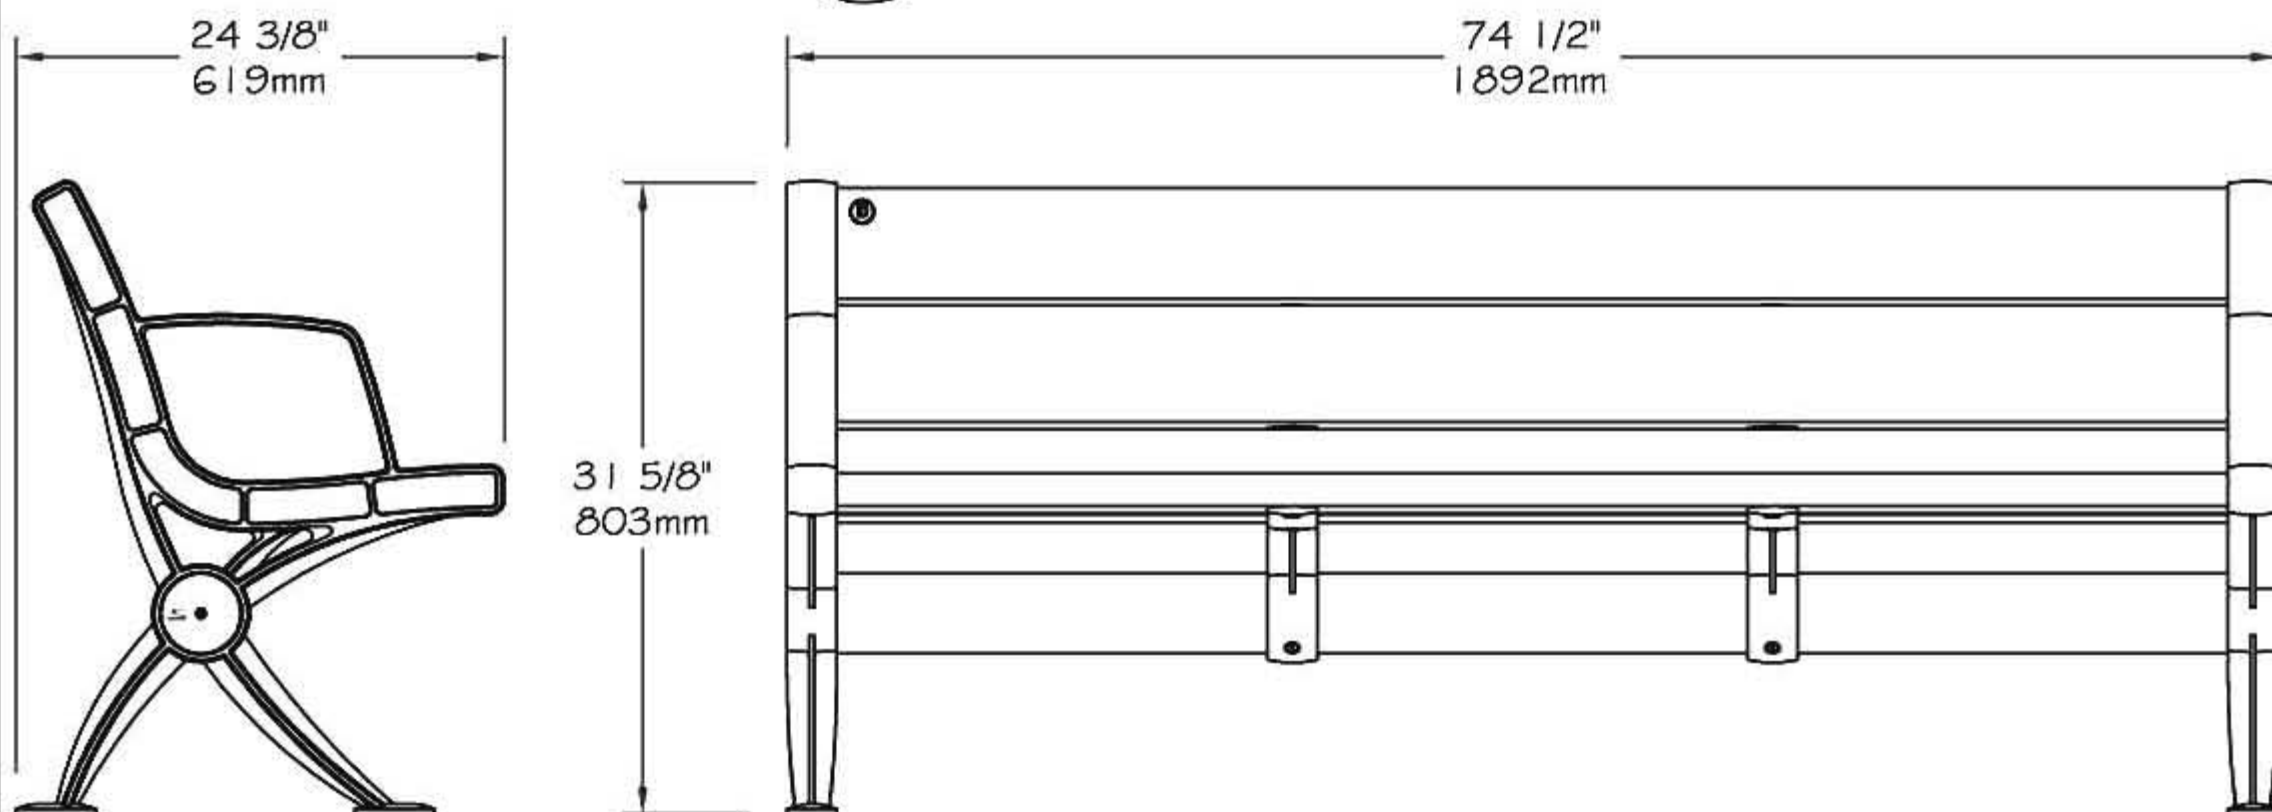

www.PublicFurniture.com

Phone: 1-888-863-2888

Fax: 1-888-863-2858

Cascades Serie - Bench 72"

#CB0/1/2/4/8

Bench 72" #CB0,#CB1,#CB2,#CB4,#CB8 "Cascades Serie"

- The slats bench is completely made of **ULTRAPLAST** recycled plastic and the structure bench is a cast aluminium or in steel.
- The seat and backrest slats are available in grey (#CB0), brown (#CB2), green (#CB4), sand (#CB8) or red wood (#CB1).
- The slats are in 2" x 7" (41mm x 153mm).
- The legs and structure are in cast aluminium and the tubular steel support, 4" of diameter (102mm of diameter).
- The legs and structure bench are available in black or in metallic charcoal coated with our infiGuard Professional anti-corrosion system.
- Dimensions: 74 1/2" x 24 3/8" x 31 5/8" (1892mm x 619mm x 803mm).
- Stainless steel hardware.
- Stainless steel standard anchor.
- Available installation: surface mounted.
- Shipped ready to be assembly.

Standard installation details:

- Surface mounted.

Options:

- Stainless steel antitheft anchor #OAN.
- Factory assembly.

Bench 72", ULTRAPLAST, weight : 245 Lb.