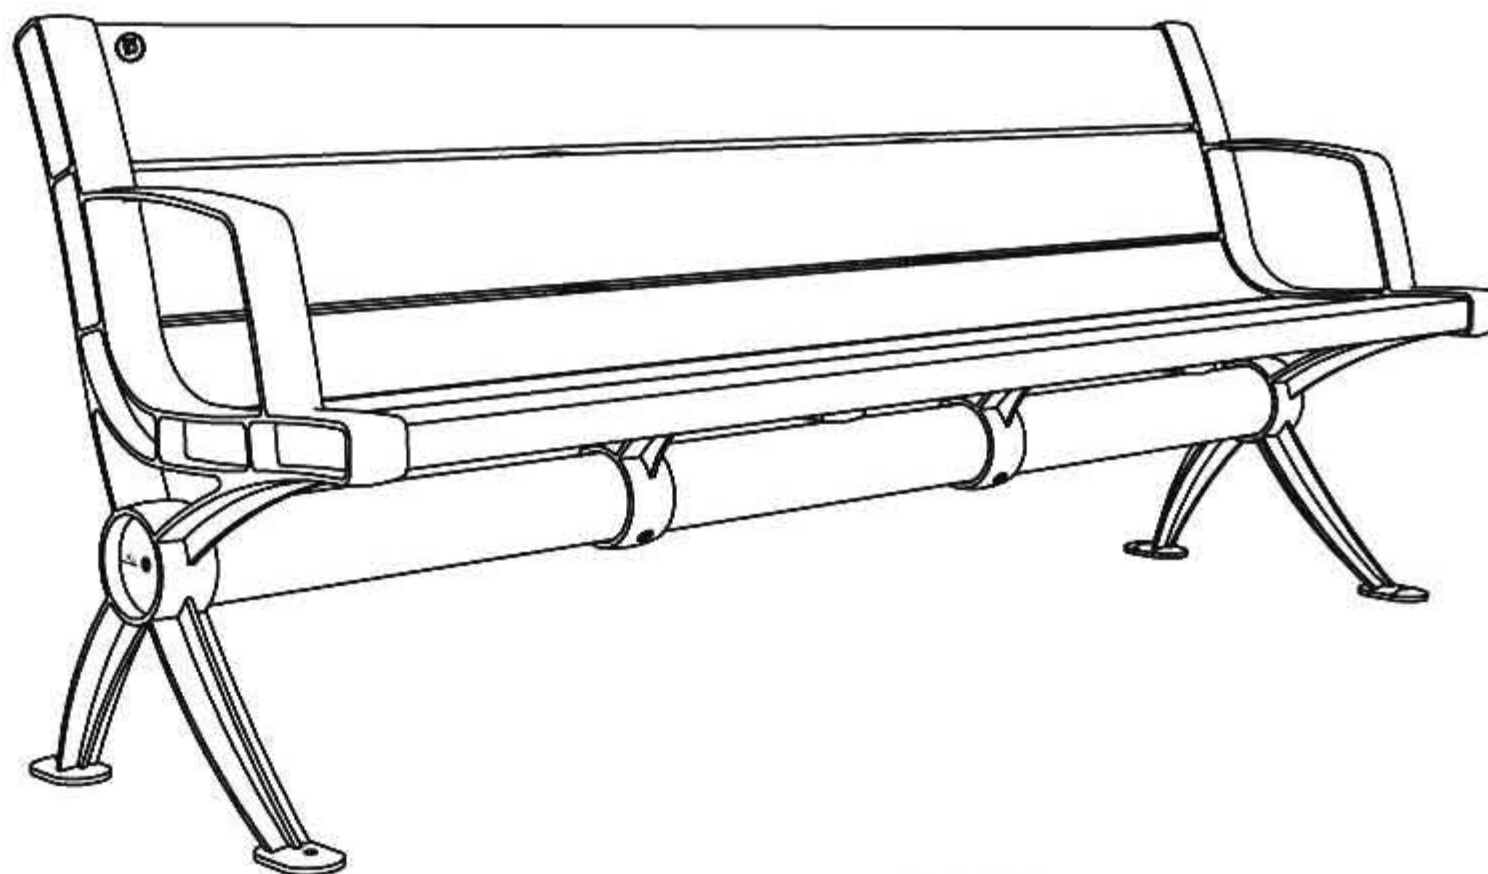

www.PublicFurniture.com

Phone: 1-888-863-2888

Fax: 1-888-863-2858

Cascades Serie - Bench 72"

#CB0/1/2/4/8

Bench 72" #CB0,#CB1,#CB2,#CB4,#CB8 "Cascades Serie"

- The slats bench is completely made of **ULTRAPLAST** recycled plastic and the structure bench is a cast aluminium or in steel.
- The seat and backrest slats are available in grey (#CB0), brown (#CB2), green (#CB4), sand (#CB8) or red wood (#CB1).
- The slats are in 2" x 7" (41mm x 153mm).
- The legs and structure are in cast aluminium and the tubular steel support, 4" of diameter (102mm of diameter).
- The legs and structure bench are available in black or in metallic charcoal coated with our infiGuard Professional anti-corrosion system.
- Dimensions: 74 1/2" x 24 3/8" x 31 5/8" (1892mm x 619mm x 803mm).
- Stainless steel hardware.
- Stainless steel standard anchor.
- Available installation: surface mounted.
- Shipped ready to be assembly.

Standard installation details:

- Surface mounted.

Options:

- Stainless steel antitheft anchor #OAN.
- Factory assembly.

Bench 72", ULTRAPLAST, weight : 245 Lb.