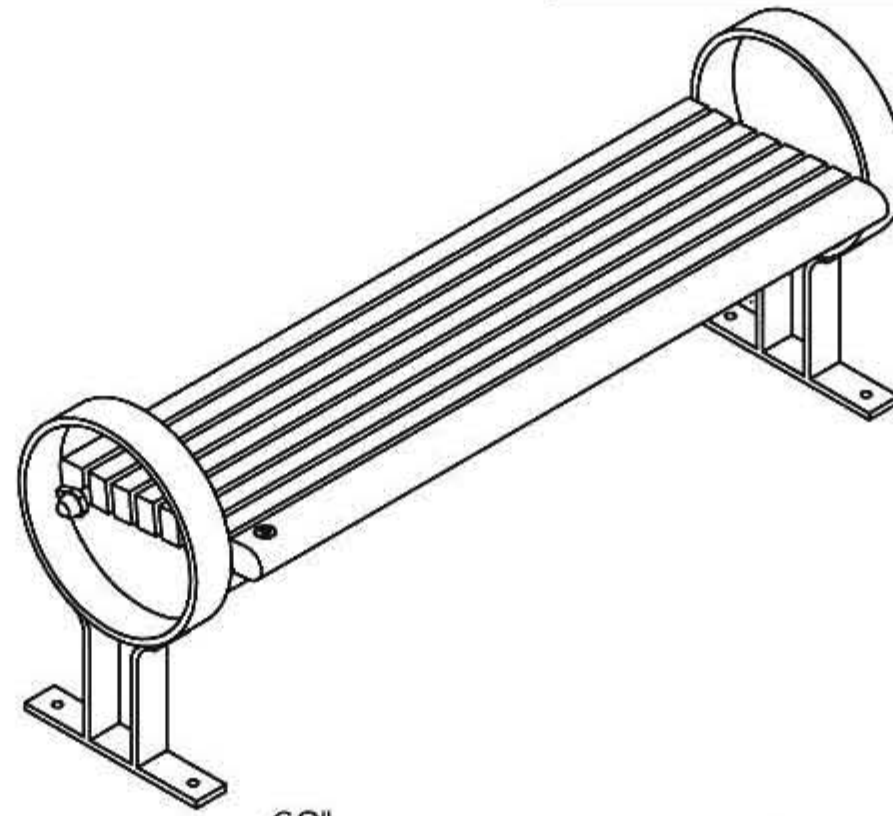

www.PublicFurniture.com

Phone: 1-888-863-2888

Fax: 1-888-863-2858

Laviolette Serie - Straight bench 60"

#594002

Straight bench 60" #594002 "Laviolette Serie"

- The slats bench is completely made of **ULTRAPLAST™** recycled plastic and the structure is in steel are coated with our infiniGuard Professional anti-corrosion system.
- The seat and backrest slats are available in grey (#594101/GR), brown (#594101/BR), green (#594101/VE), sand (#594101/SB) or red wood (#594101/RW).
- The bench is composed with slats 2" x 3" (37mm x 62mm) and with Bullnose slats 3" x 3" (62mm x 62mm).
- The slats and Bullnose slats are in **ULTRAPLAST™** recycled plastic.
- Flat steel legs 1/2" x 3" (13mm x 76mm).
- Steel structure tubes and reinforcing steel contour rod with nylon spacers .
- Flat steel seat support 3/8" x 4" (10mm x 100mm).
- Dimensions: 60" x 23" x 24 1/2" (1525mm x 585mm x 625mm).
- Cameleon hardware.
- Stainless steel standard anchor.
- Available installation: surface mounted or in-ground mounted.
- Factory assembly.

Standard installation details:

- Surface mounted (surface mounted legs #105902).
- In-ground mounted (inground mounted legs #105912).

Options:

- Stainless steel antitheft anchor #OAN.
- Stainless steel antitheft hardware.
- Semi assembly.

Straight bench 60", **ULTRAPLAST™**, weight : 220 Lb.