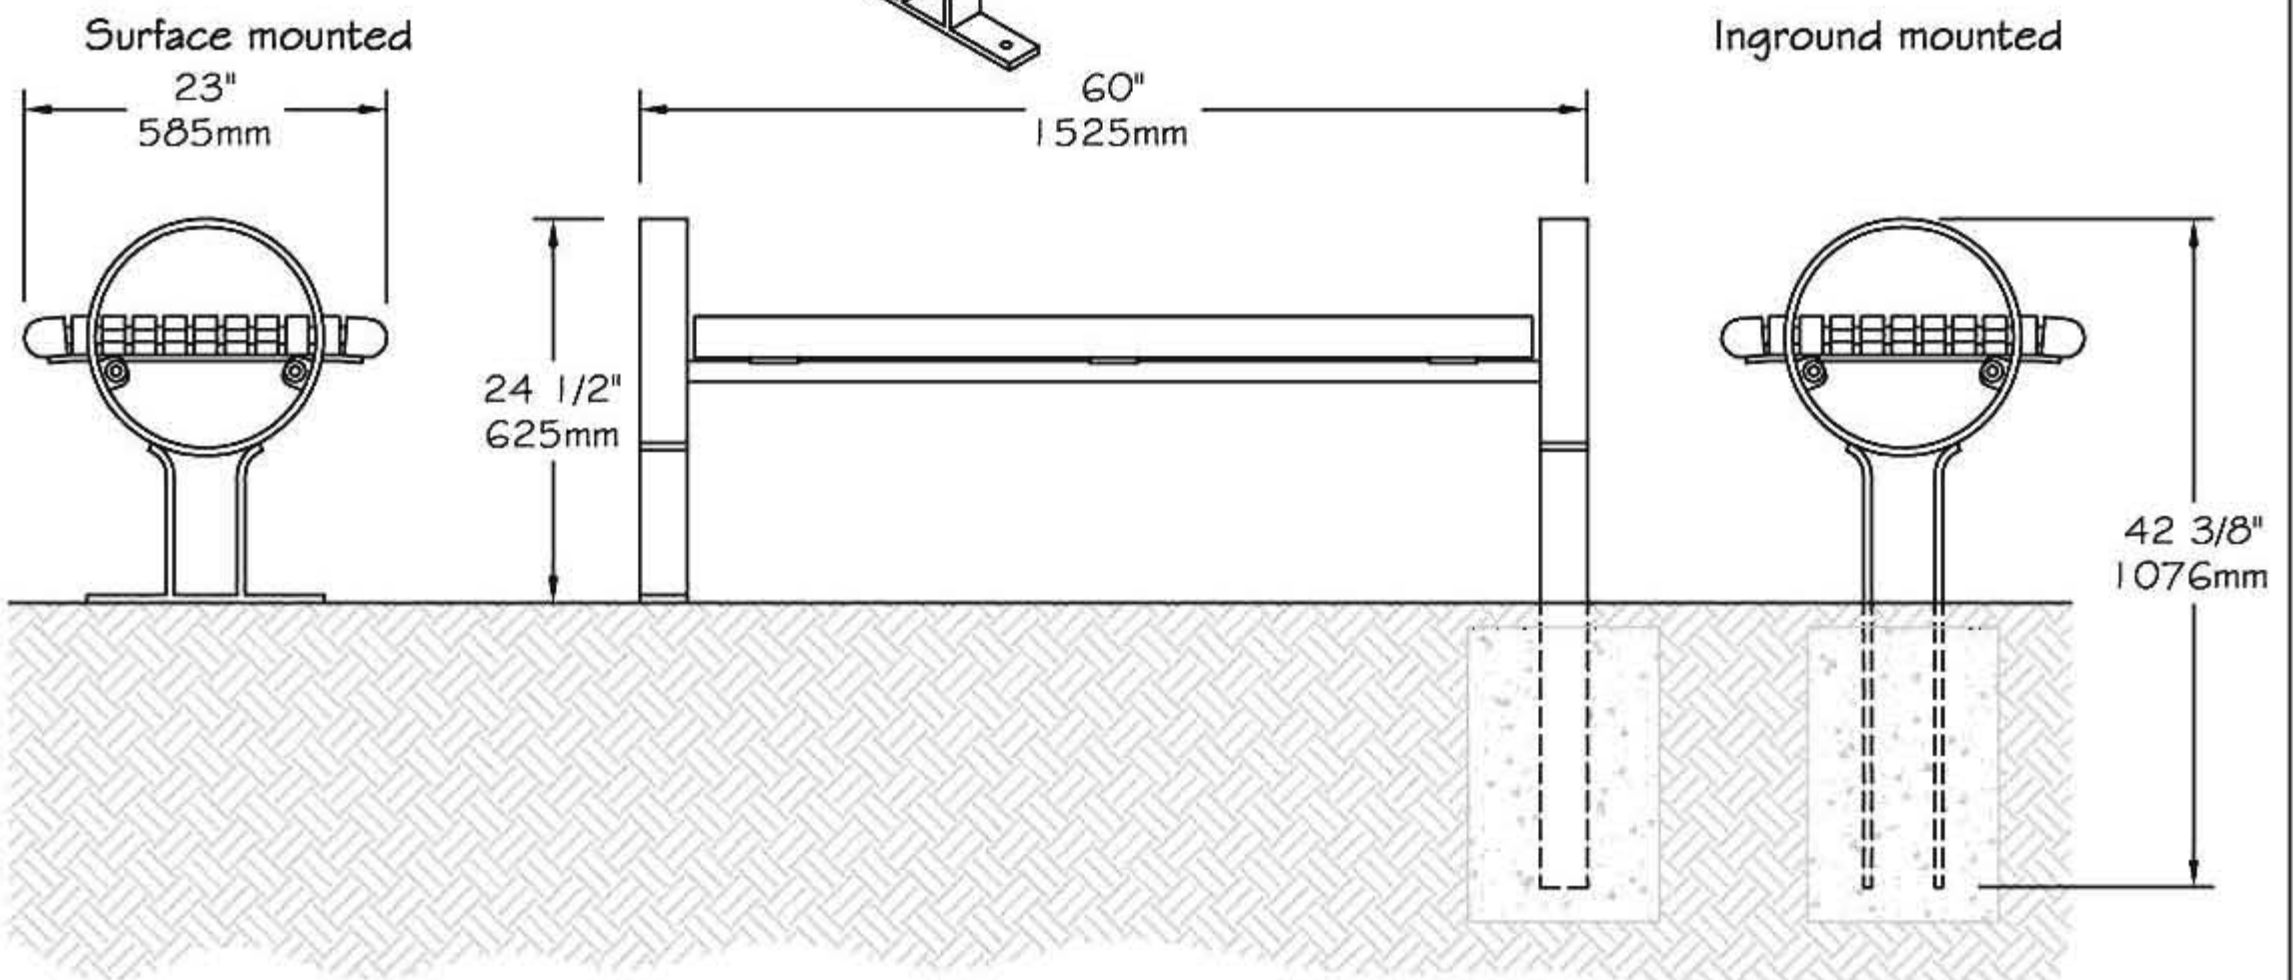

www.PublicFurniture.com

Phone: 1-888-863-2888

Fax: 1-888-863-2858

Laviolette Serie - Straight bench 60"

#594002

Straight bench 60" #594002 "Laviolette Serie"

- The slats bench is completely made of **ULTRAPLAST™** recycled plastic and the structure is in steel are coated with our infiniGuard Professional anti-corrosion system.
- The seat and backrest slats are available in grey (#594101/GR), brown (#594101/BR), green (#594101/VE), sand (#594101/SB) or red wood (#594101/RW).
- The bench is composed with slats 2" x 3" (37mm x 62mm) and with Bullnose slats 3" x 3" (62mm x 62mm).
- The slats and Bullnose slats are in **ULTRAPLAST™** recycled plastic.
- Flat steel legs 1/2" x 3" (13mm x 76mm).
- Steel structure tubes and reinforcing steel contour rod with nylon spacers .
- Flat steel seat support 3/8" x 4" (10mm x 100mm).
- Dimensions: 60" x 23" x 24 1/2" (1525mm x 585mm x 625mm).
- Cameleon hardware.
- Stainless steel standard anchor.
- Available installation: surface mounted or in-ground mounted.
- Factory assembly.

Standard installation details:

- Surface mounted (surface mounted legs #105902).
- In-ground mounted (inground mounted legs #105912).

Options:

- Stainless steel antitheft anchor #OAN.
- Stainless steel antitheft hardware.
- Semi assembly.

Straight bench 60", **ULTRAPLAST™**, weight : 220 Lb.