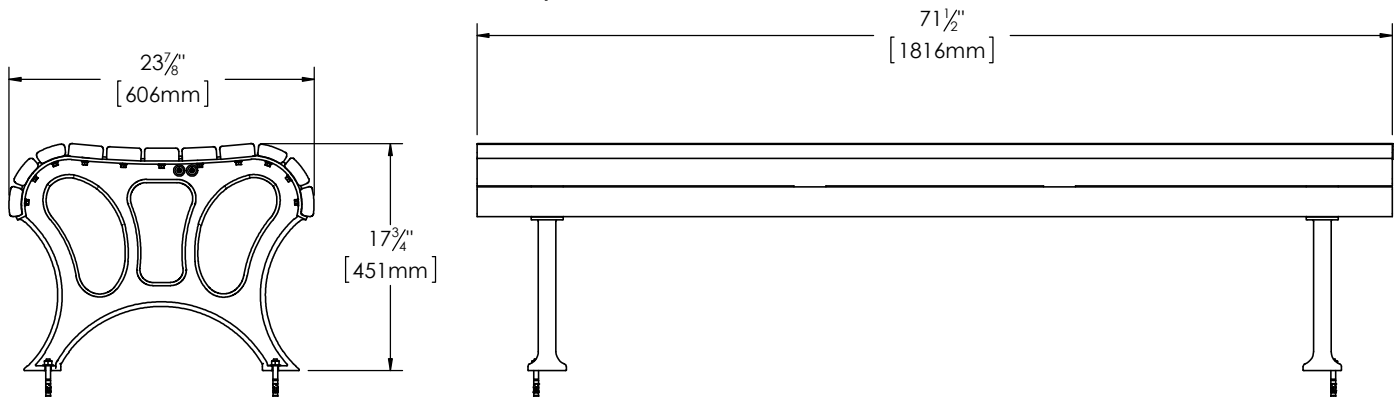

www.PublicFurniture.com
Phone: 1-888-863-2888
Fax: 1-888-863-2858
Email: info@publicfurniture.com

Notre-Dame Series - Straight Bench 72"

#295105

Rév.: January 30th, 2015

Features:

- The bench slats are made of **ULTRAPLAST™** recycled plastic, the structure is made of cast aluminum coated with our "InfiniGuard Professional" anti-corrosion system.
- The bench is made of 13 deg., 1 1/16" x 2 3/16" (27mm x 56mm) slats and 1 1/4" x 3 (25mm x 68mm) slats..
- Stainless steel hardware.
- Stainless steel standard anchor.
- Factory assembled.

Standard installation details:

- Surface mounted.

Options:

- Stainless steel anti-theft anchor.
- In-ground permanent anti-theft anchor.
- Stainless steel anti-theft hardware.

Weight; 67.23Kg.