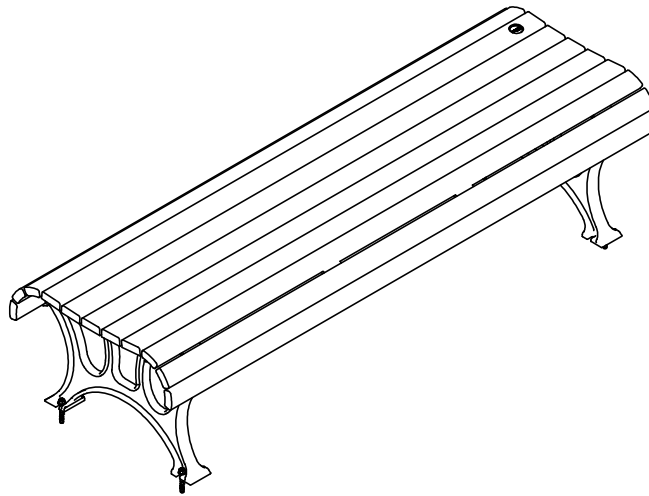

www.PublicFurniture.com
Phone: 1-888-863-2888
Fax: 1-888-863-2858
Email: info@publicfurniture.com

Notre-Dame Series - Straight Bench 72"

#295105

Rév.: January 30th, 2015

Features:

- The bench slats are made of **ULTRAPLAST™** recycled plastic, the structure is made of cast aluminum coated with our "InfiniGuard Professional" anti-corrosion system.
- The bench is made of 13 deg., 1 1/16" x 2 3/16" (27mm x 56mm) slats and 1 1/4" x 3 (25mm x 68mm) slats..
- Stainless steel hardware.
- Stainless steel standard anchor.
- Factory assembled.

Standard installation details:

- Surface mounted.

Options:

- Stainless steel anti-theft anchor.
- In-ground permanent anti-theft anchor.
- Stainless steel anti-theft hardware.

Weight; 67.23Kg.