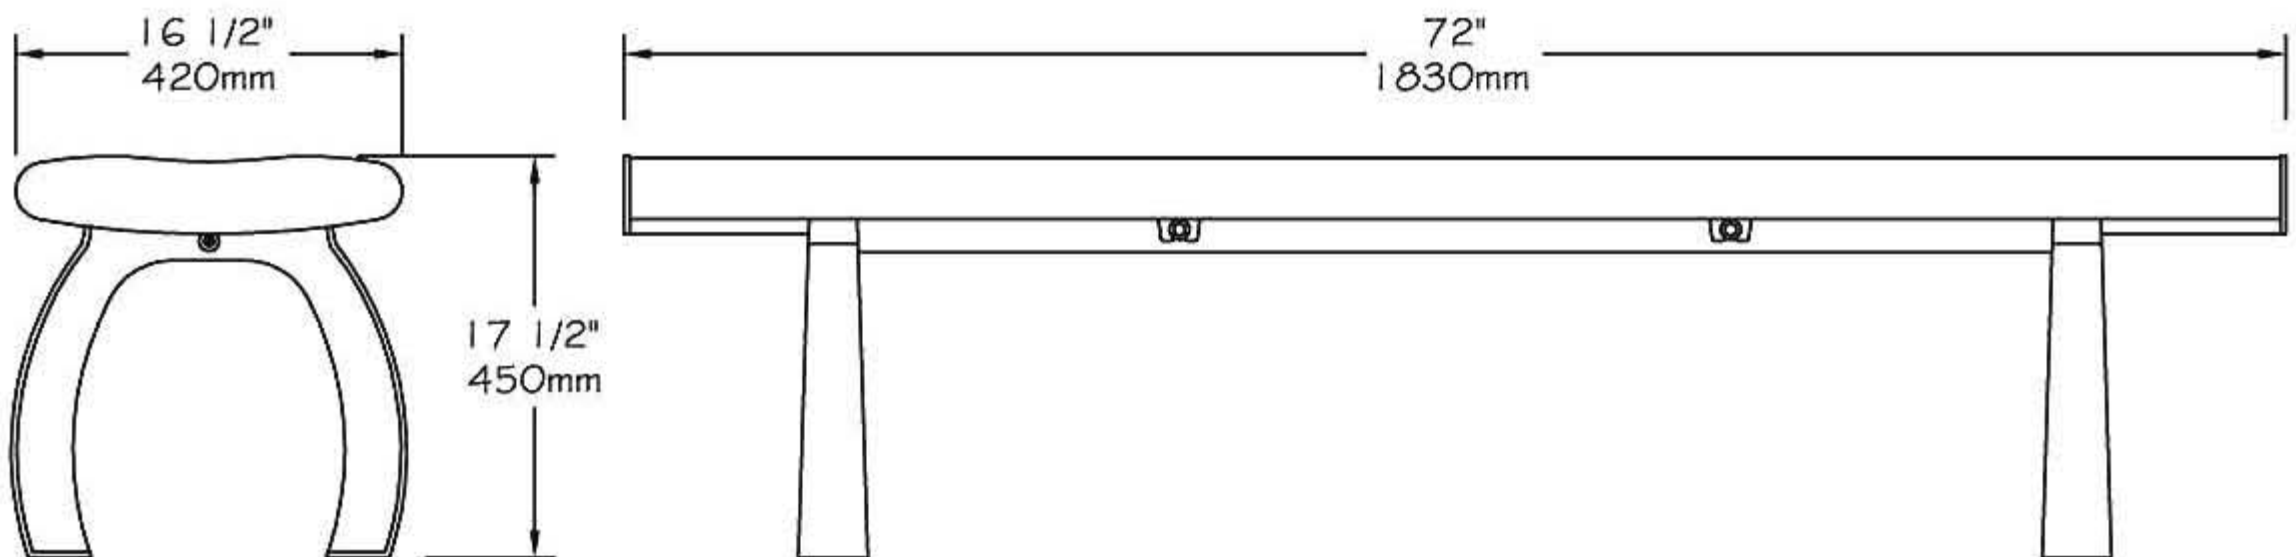

www.PublicFurniture.com

Phone: 1-888-863-2888

Fax: 1-888-863-2858

**Da Vinci Serie - Straight bench 72"**

**#294107**

## **Straight bench 72" #294107 "Da Vinci Serie"**

- The slats bench is completely made of **ULTRAPLAST™** recycled plastic, the structure is in ductil cast iron and steel.
- The seat and backrest slats are available in grey (#294107/GR), brown (#294107/BR), green (#294107/VE), sand (#294107/SB) or red wood (#294107/RW).
- The bench is composed with slats 2" x 3" (37mm x 62mm) and with Bullnose slats 3" x 3" (62mm x 62mm).
- Steel and cast iron structure coated with our InfiniGuard Professional anti-corrosion system.
- Dimensions: 72" x 16 1/2" x 17 1/2" (1830mm x 420mm x 450mm).
- Cameleon hardware.
- Stainless steel standard anchor.
- Available installation: surface mounted.
- Factory assembly.

### **Standard installation details:**

- Surface mounted.

### **Options:**

- Stainless steel antitheft anchor #OAN.
- Inground permanent anchor #ANC-FIX-01.
- Stainless steel antitheft hardware.

*Straight bench 72", ULTRAPLAST™, weight : 175 Lb.*