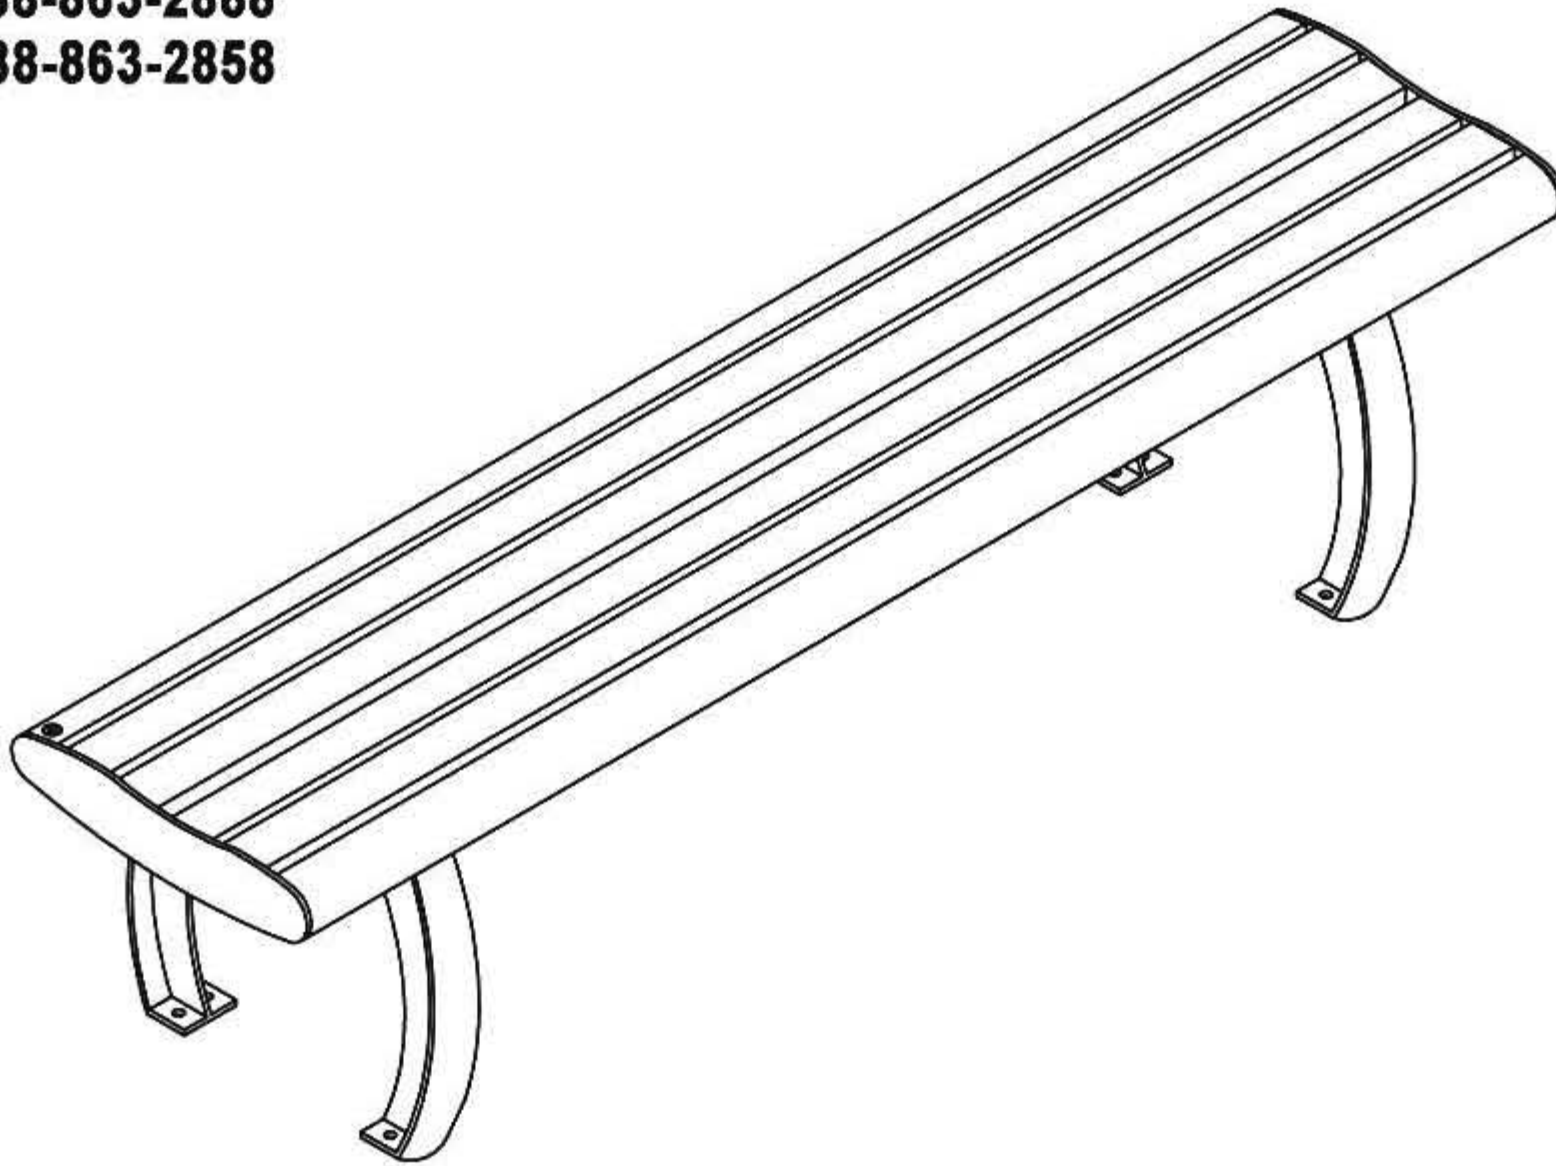

www.PublicFurniture.com

Phone: 1-888-863-2888

Fax: 1-888-863-2858

**Da Vinci Serie - Straight bench 72"**

**#294107**

## **Straight bench 72" #294107 "Da Vinci Serie"**

- The slats bench is completely made of **ULTRAPLAST™** recycled plastic, the structure is in ductil cast iron and steel.
- The seat and backrest slats are available in grey (#294107/GR), brown (#294107/BR), green (#294107/VE), sand (#294107/SB) or red wood (#294107/RW).
- The bench is composed with slats 2" x 3" (37mm x 62mm) and with Bullnose slats 3" x 3" (62mm x 62mm).
- Steel and cast iron structure coated with our InfiniGuard Professional anti-corrosion system.
- Dimensions: 72" x 16 1/2" x 17 1/2" (1830mm x 420mm x 450mm).
- Cameleon hardware.
- Stainless steel standard anchor.
- Available installation: surface mounted.
- Factory assembly.

### **Standard installation details:**

- Surface mounted.

### **Options:**

- Stainless steel antitheft anchor #OAN.
- Inground permanent anchor #ANC-FIX-01.
- Stainless steel antitheft hardware.

*Straight bench 72", ULTRAPLAST™, weight : 175 Lb.*