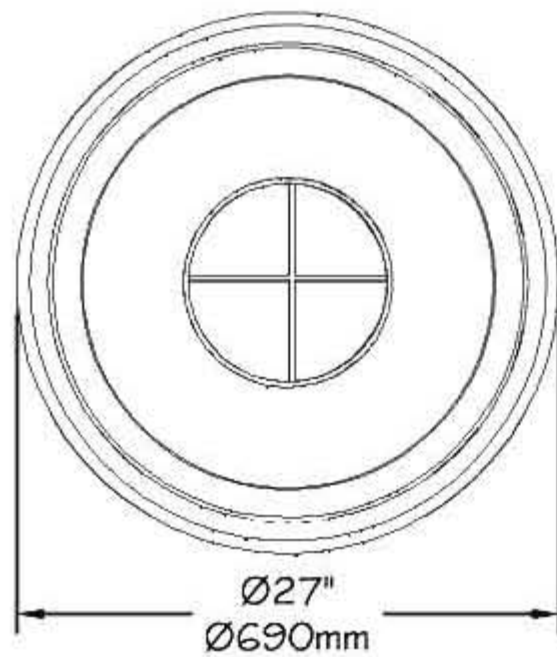

www.PublicFurniture.com

Phone: 1-888-863-2888

Fax: 1-888-863-2858

Da Vinci Serie - Trash receptacle

#284402

Trash receptacle #284402 "Da Vinci Serie"

- The slats trash receptacle is completely made of **ULTRAPLAST™** recycled plastic and the structure is in steel.
- The trash receptacle slats are available in grey (#284402/GR), brown (#284402/BR), green (#284402/VE), sand (#284402/SB) or red wood (#284402/RW).
- The trash is composed with slats 2" x 3" (37mm x 62mm) .
- Steel structure coated with our InfiGuard Professional® anti-corrosion system.
- Receptacle empties by side opening.
- Embossed metal cover.
- Dimensions: 27" x 27" x 37 1/2" (690mm x 690mm x 955mm).
- Capacity of galvanized steel receptacle: 28 gal. US (109 liters).
- Cameleon hardware.
- Stainless steel standard anchor.
- Available installation: surface mounted.
- Factory assembly.

Trash receptacle, **ULTRAPLAST™**, weight : 183 Lb.