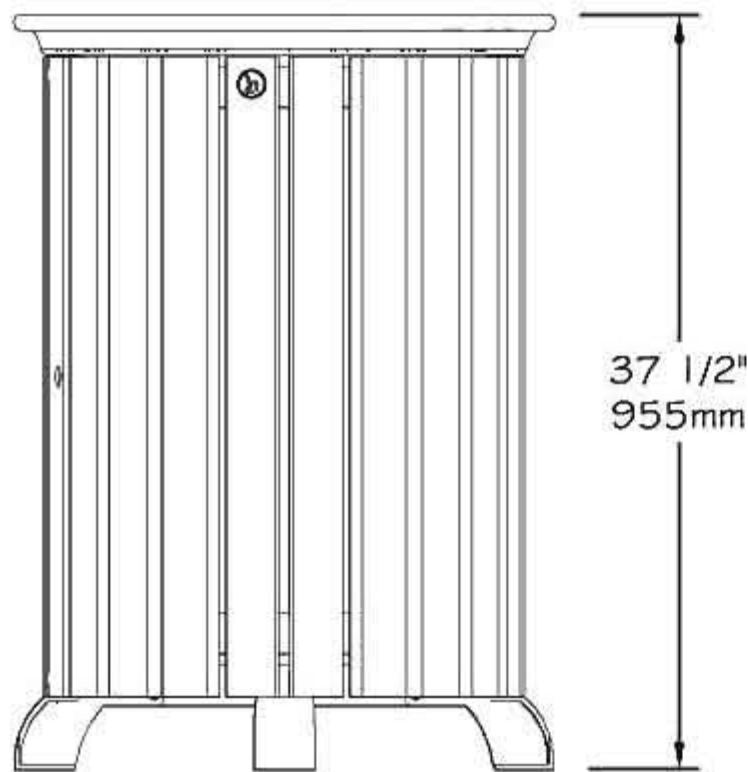

www.PublicFurniture.com

Phone: 1-888-863-2888

Fax: 1-888-863-2858

Da Vinci Serie - Trash receptacle

#284402

Trash receptacle #284402 "Da Vinci Serie"

- The slats trash receptacle is completely made of **ULTRAPLAST™** recycled plastic and the structure is in steel.
- The trash receptacle slats are available in grey (#284402/GR), brown (#284402/BR), green (#284402/VE), sand (#284402/SB) or red wood (#284402/RW).
- The trash is composed with slats 2" x 3" (37mm x 62mm) .
- Steel structure coated with our InfiGuard Professional® anti-corrosion system.
- Receptacle empties by side opening.
- Embossed metal cover.
- Dimensions: 27" x 27" x 37 1/2" (690mm x 690mm x 955mm).
- Capacity of galvanized steel receptacle: 28 gal. US (109 liters).
- Cameleon hardware.
- Stainless steel standard anchor.
- Available installation: surface mounted.
- Factory assembly.

Standard installation details:

- Surface mounted.

Options:

- Stainless steel antitheft anchor #OAN.
- Inground permanent anchor #ANC-FIX-01.
- Bad weather roof #118601.
- Side ashtray #101411.
- Stainless steel antitheft hardware.

Trash receptacle, **ULTRAPLAST™**, weight : 183 Lb.