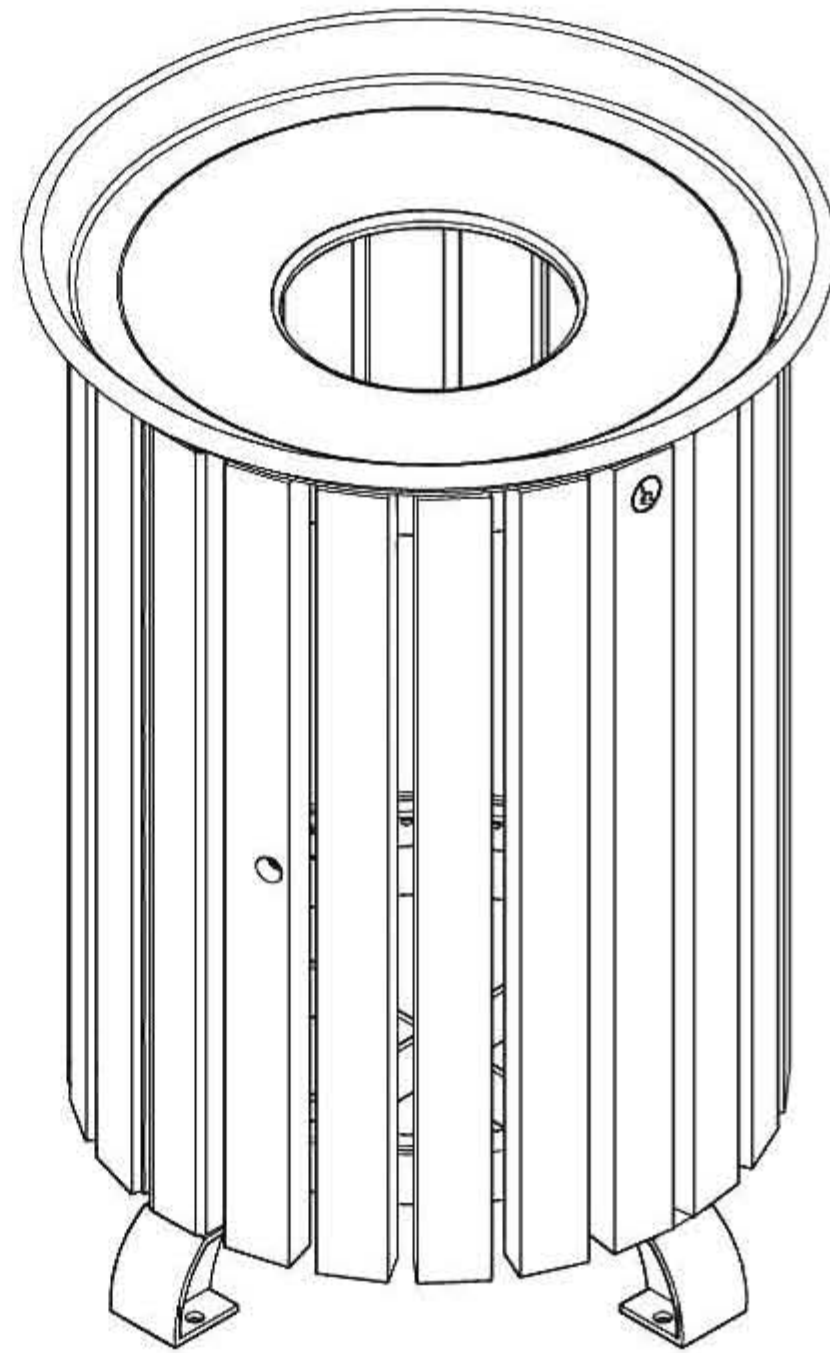

www.PublicFurniture.com

Phone: 1-888-863-2888

Fax: 1-888-863-2858

Da Vinci Serie - Trash receptacle

#284402

Trash receptacle #284402 "Da Vinci Serie"

- The slats trash receptacle is completely made of **ULTRAPLAST™** recycled plastic and the structure is in steel.
- The trash receptacle slats are available in grey (#284402/GR), brown (#284402/BR), green (#284402/VE), sand (#284402/SB) or red wood (#284402/RW).
- The trash is composed with slats 2" x 3" (37mm x 62mm) .
- Steel structure coated with our InfiGuard Professional® anti-corrosion system.
- Receptacle empties by side opening.
- Embossed metal cover.
- Dimensions: 27" x 27" x 37 1/2" (690mm x 690mm x 955mm).
- Capacity of galvanized steel receptacle: 28 gal. US (109 liters).
- Cameleon hardware.
- Stainless steel standard anchor.
- Available installation: surface mounted.
- Factory assembly.

Standard installation details:

- Surface mounted.

Options:

- Stainless steel antitheft anchor #OAN.
- Inground permanent anchor #ANC-FIX-01.
- Bad weather roof #118601.
- Side ashtray #101411.
- Stainless steel antitheft hardware.

Trash receptacle, **ULTRAPLAST™**, weight : 183 Lb.