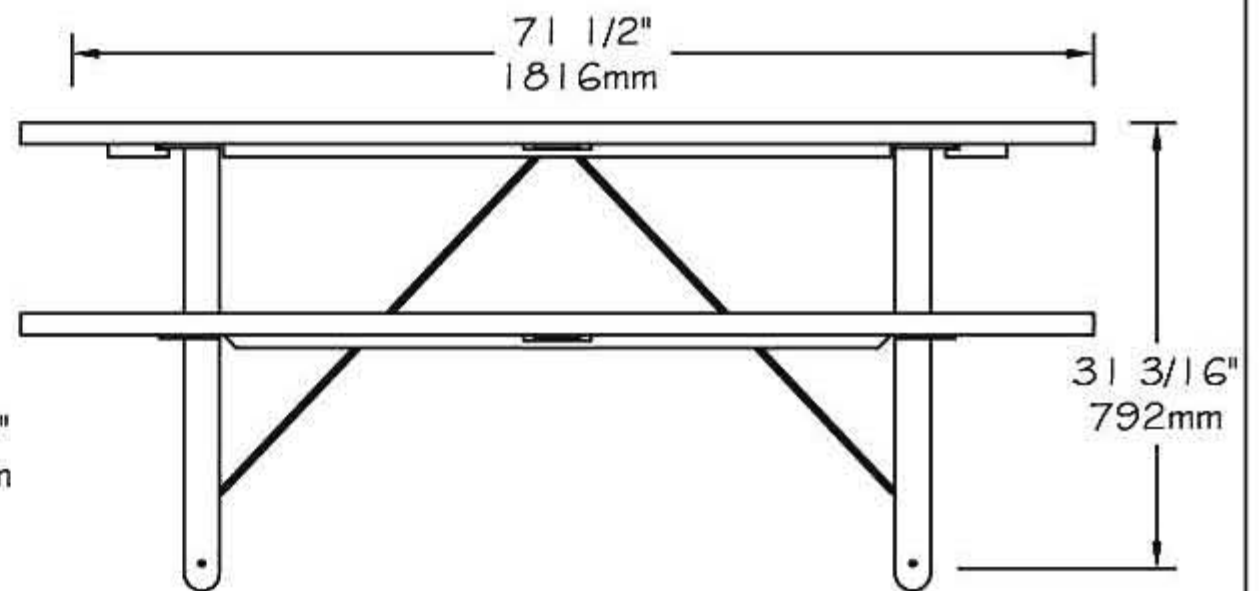

www.PublicFurniture.com

Phone: 1-888-863-2888

Fax: 1-888-863-2858

Public Place Serie - Picnic table 72"

#174505

Picnic table 72" #174505 "Public Place Serie"

- The slats table is made of **ULTRAPLAST**® recycled plastic and structure is galvanized steel.
- The bench slats are available in grey (#174505/GR), brown (#174505/BR), green (#174505/GR), sand (#174505/SB) or red wood (#174505/RW).
- The bench and table slats are in 2" x 10" (37mm x 238mm).
- Tubular steel legs, 2 3/8" of diameter (60mm of diameter).
- Steel longitudinal reinforcements, 3/16" x 2" (4.8mm x 51mm).
- Dimensions: 71 1/2" x 61 3/16" x 31 3/16" (1816mm x 1554mm x 792mm).
- Cameleon hardware.
- Available installation: surface mounted.
- Shipped assembly.

Picnic table 72", ULTRAPLAST®, weight : 295 Lb.