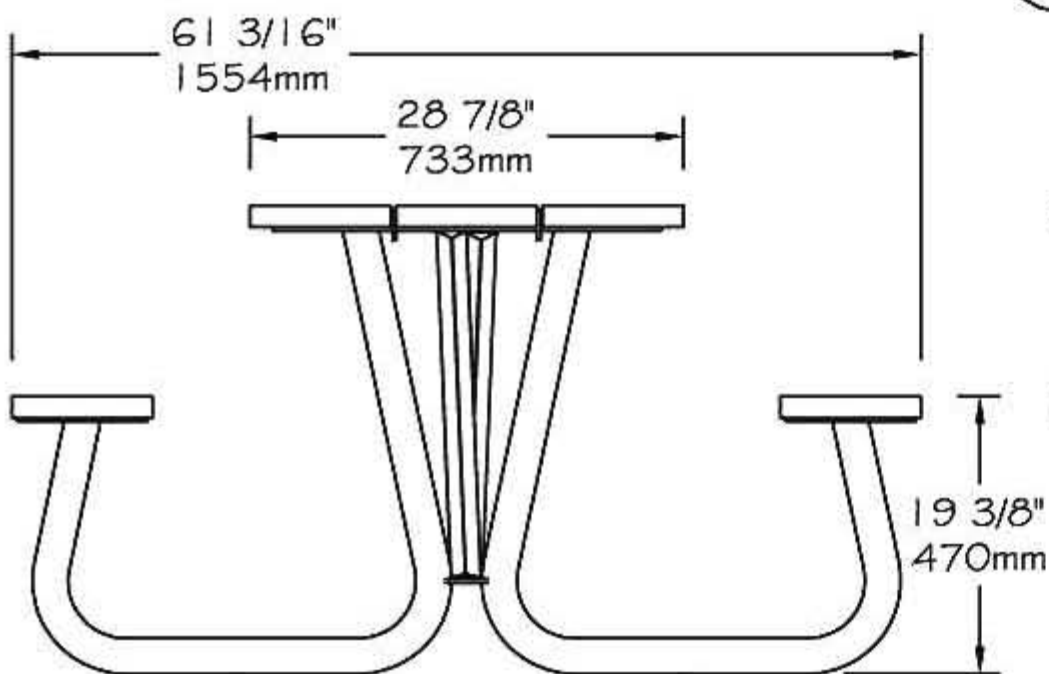

www.PublicFurniture.com

Phone: 1-888-863-2888

Fax: 1-888-863-2858

Public Place Serie - Picnic table 72"

#174505

Picnic table 72" #174505 "Public Place Serie"

- The slats table is made of **ULTRAPLAST**® recycled plastic and structure is galvanized steel.
- The bench slats are available in grey (#174505/GR), brown (#174505/BR), green (#174505/GR), sand (#174505/SB) or red wood (#174505/RW).
- The bench and table slats are in 2" x 10" (37mm x 238mm).
- Tubular steel legs, 2 3/8" of diameter (60mm of diameter).
- Steel longitudinal reinforcements, 3/16" x 2" (4.8mm x 51mm).
- Dimensions: 71 1/2" x 61 3/16" x 31 3/16" (1816mm x 1554mm x 792mm).
- Cameleon hardware.
- Available installation: surface mounted.
- Shipped assembly.

Picnic table 72", ULTRAPLAST®, weight : 295 Lb.