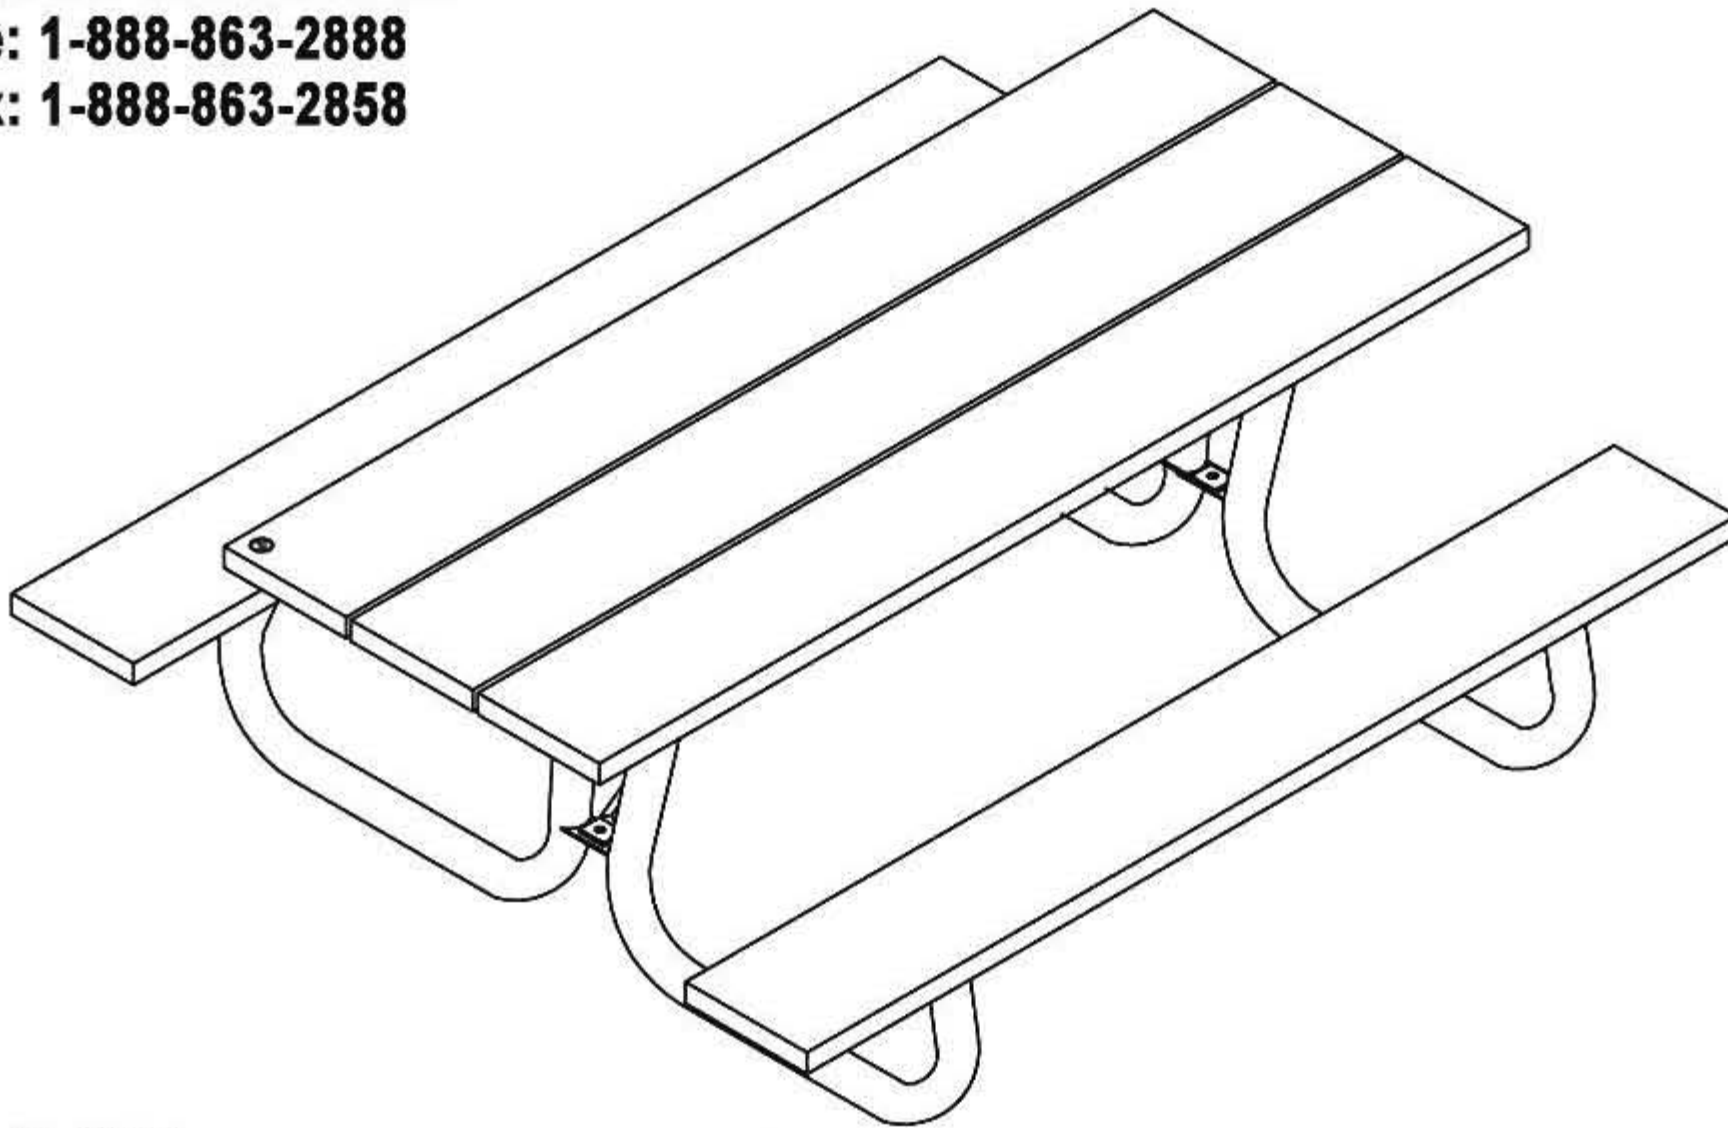

www.PublicFurniture.com

Phone: 1-888-863-2888

Fax: 1-888-863-2858

Public Place Serie - Picnic table 72"

#174505

Picnic table 72" #174505 "Public Place Serie"

- The slats table is made of **ULTRAPLAST**® recycled plastic and structure is galvanized steel.
- The bench slats are available in grey (#174505/GR), brown (#174505/BR), green (#174505/GR), sand (#174505/SB) or red wood (#174505/RW).
- The bench and table slats are in 2" x 10" (37mm x 238mm).
- Tubular steel legs, 2 3/8" of diameter (60mm of diameter).
- Steel longitudinal reinforcements, 3/16" x 2" (4.8mm x 51mm).
- Dimensions: 71 1/2" x 61 3/16" x 31 3/16" (1816mm x 1554mm x 792mm).
- Cameleon hardware.
- Available installation: surface mounted.
- Shipped assembly.

Standard installation details:

- Surface mounted.

Options:

- Stainless steel standard anchor #KB.
- Stainless steel antitheft anchor #OAN.
- Stainless steel antitheft hardware.
- InfiniGuard professional anti-corrosion system coating.
- Shipped ready to be assembly.

Picnic table 72", ULTRAPLAST®, weight : 295 Lb.