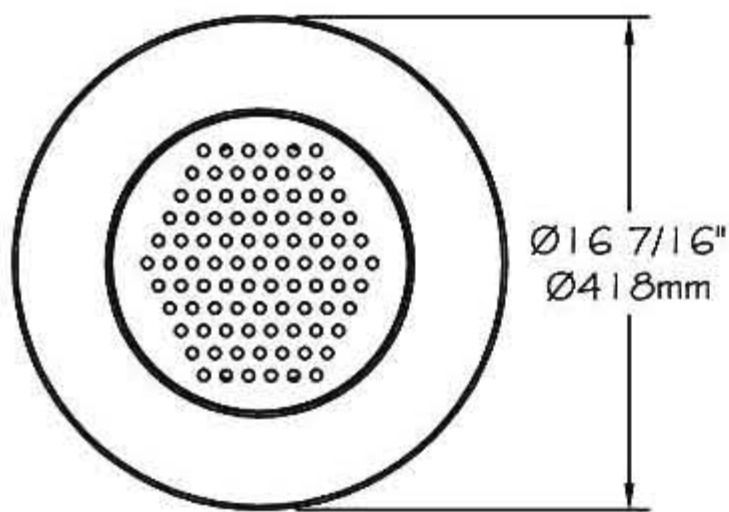

## **Trash receptacle and ashtray #114419 "Public Place Serie"**

-The slats trash receptacle is made of **ULTRAPLAST™** recycled plastic and structure is made of steel coated with our InfiGuard Professional anti-corrosion system.

-The trash receptacle slats are available in grey (#114419/GR), brown (#114419/BR), green (#114419/GR), sand (#114419/SB) or red wood (#114419/RW).

-The bench slats are in 2" x 2" (37mm x 37mm).

-Steel hoops, 1/4" thick (6.4mm).

-Lateral opening for trash: 10" x 8 3/8" (254mm x 213mm high).

-Galvanized steel inside receptacle requiring garbage bags.

-Dimensions: Ø21 3/4" x 22" (Ø553mm x 559mm).

-Capacity: 3.6 gal. US (14 liters).