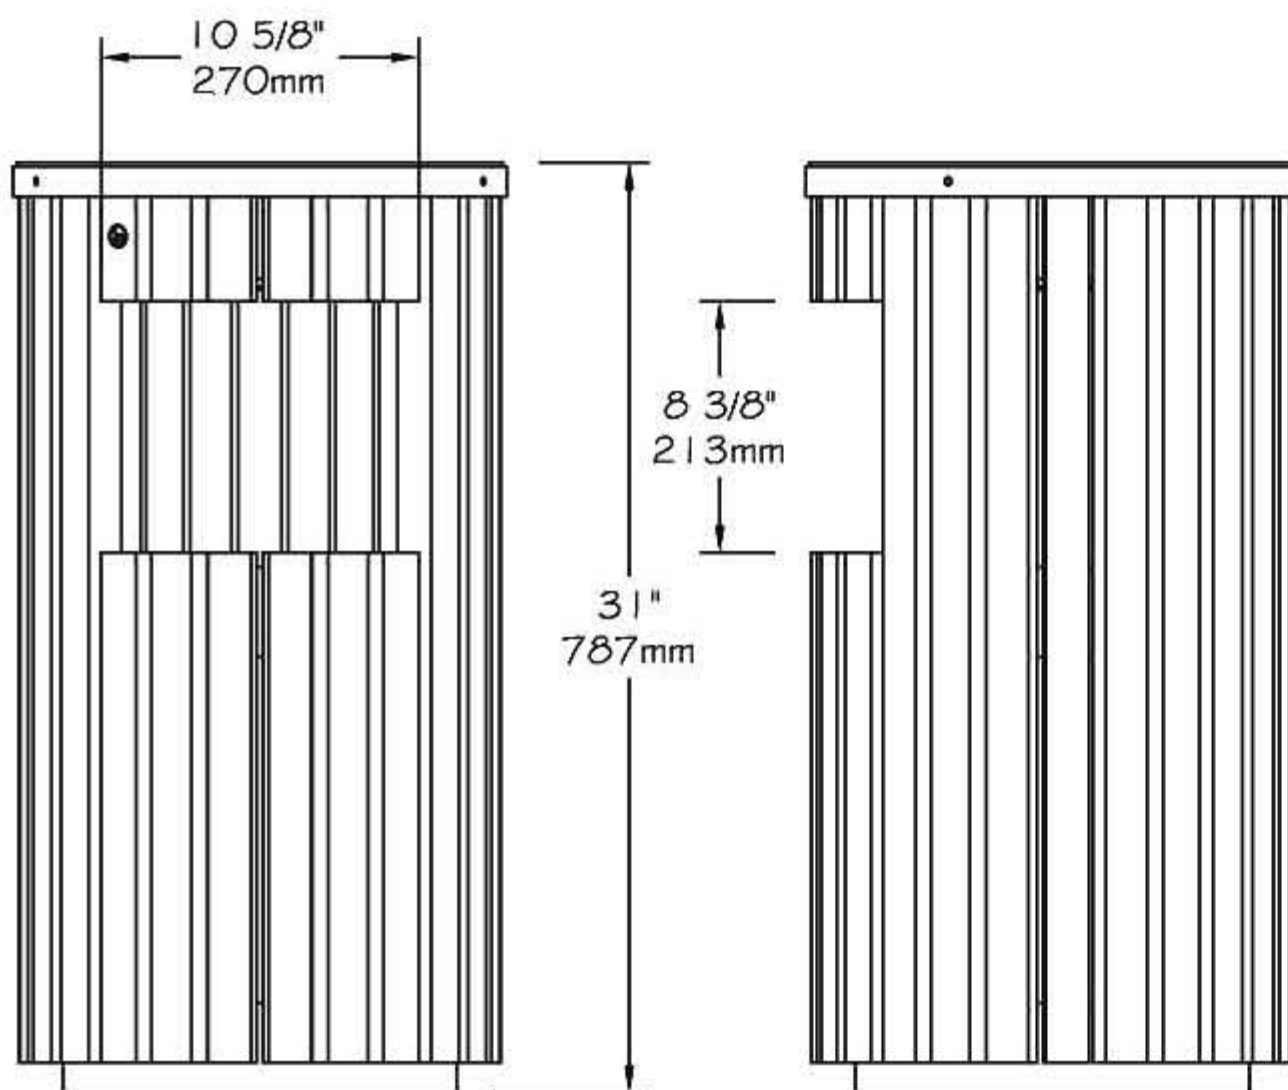

## **Trash receptacle and ashtray #114419 "Public Place Serie"**

-The slats trash receptacle is made of **ULTRAPLAST™** recycled plastic and structure is made of steel coated with our InfiGuard Professional anti-corrosion system.

-The trash receptacle slats are available in grey (#114419/GR), brown (#114419/BR), green (#114419/GR), sand (#114419/SB) or red wood (#114419/RW).

-The bench slats are in 2" x 2" (37mm x 37mm).

-Steel hoops, 1/4" thick (6.4mm).

-Lateral opening for trash: 10" x 8 3/8" (254mm x 213mm high).

-Galvanized steel inside receptacle requiring garbage bags.

-Dimensions: Ø21 3/4" x 22" (Ø553mm x 559mm).

-Capacity: 3.6 gal. US (14 liters).