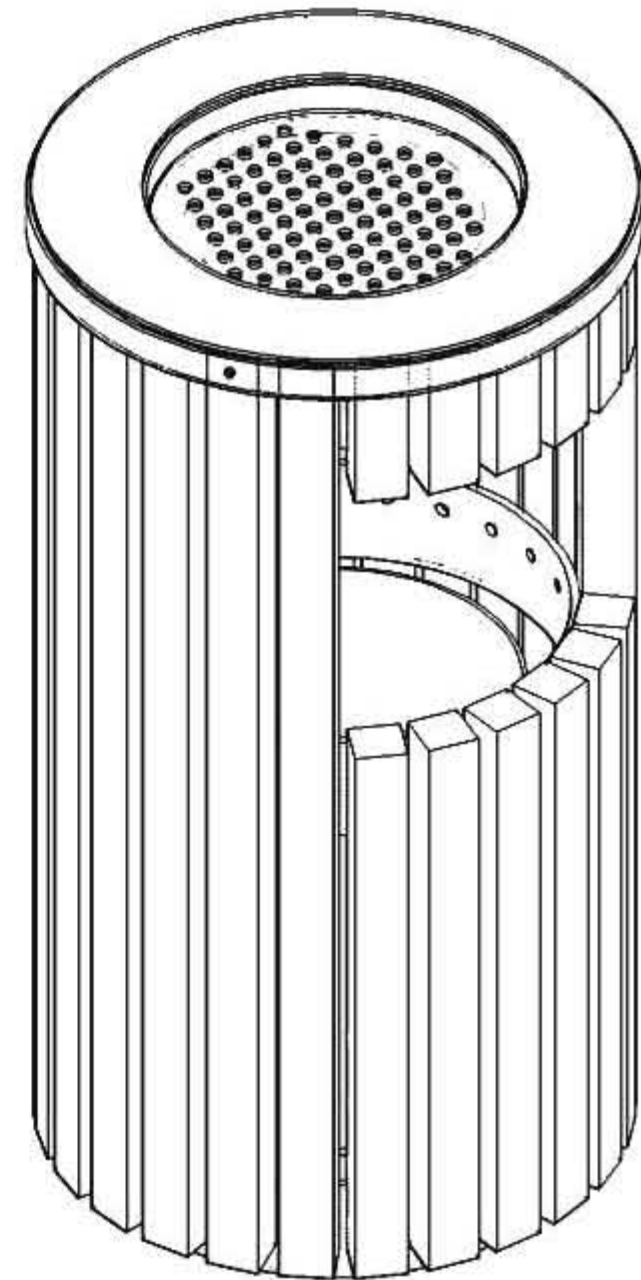

www.PublicFurniture.com

Phone: 1-888-863-2888

Fax: 1-888-863-2858

**Public Place Serie - Trash receptacle and ashtray**

**#114419**

## **Trash receptacle and ashtray #114419 "Public Place Serie"**

-The slats trash receptacle is made of **ULTRAPLAST™** recycled plastic and structure is made of steel coated with our InfiGuard Professional anti-corrosion system.

-The trash receptacle slats are available in grey (#114419/GR), brown (#114419/BR), green (#114419/GR), sand (#114419/SB) or red wood (#114419/RW).

-The bench slats are in 2" x 2" (37mm x 37mm).

-Steel hoops, 1/4" thick (6.4mm).

-Lateral opening for trash: 10" x 8 3/8" (254mm x 213mm high).

-Galvanized steel inside receptacle requiring garbage bags.

-Dimensions: Ø21 3/4" x 22" (Ø553mm x 559mm).

-Capacity: 3.6 gal. US (14 liters).