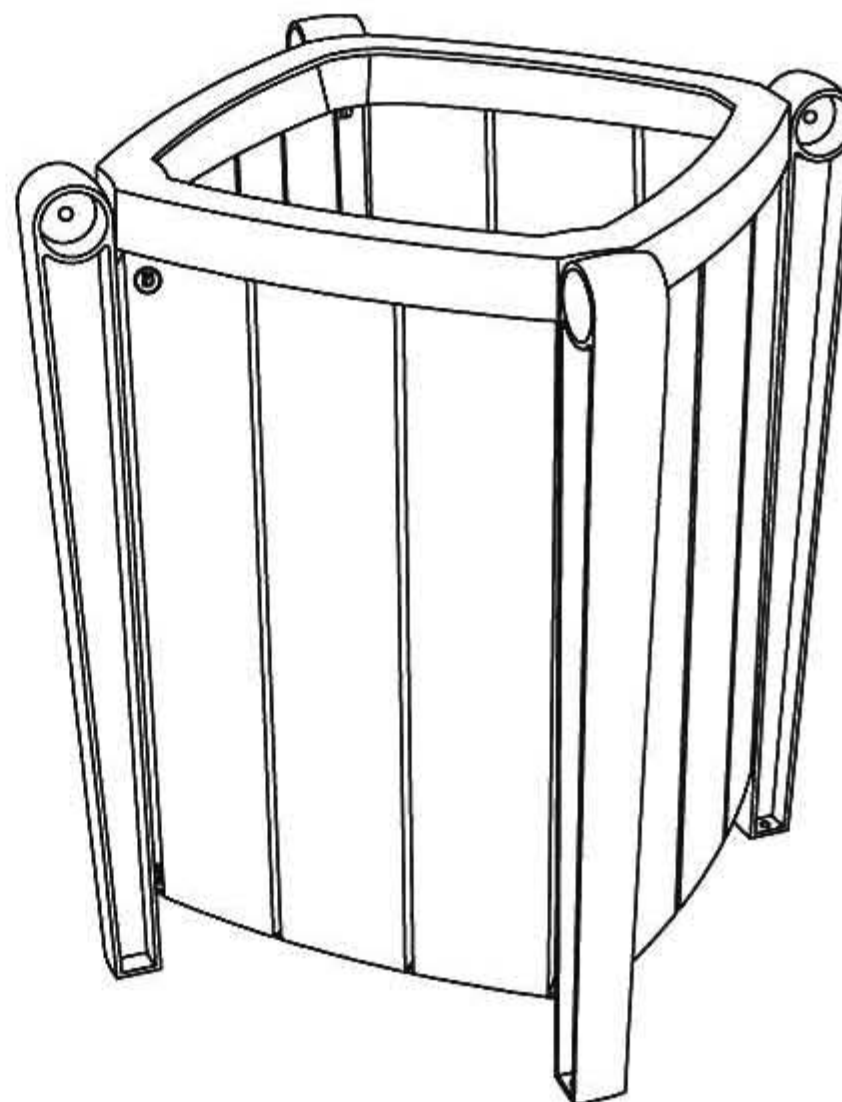

www.PublicFurniture.com

Phone: 1-888-863-2888

Fax: 1-888-863-2858

**Kinsey Serie - Trash receptacle**

**#KT0/2/4/8/9**

### **Trash receptacle #KT0,#KT2,#KT4,#KT8,#KT9 "Kinsey Serie"**

- The trash receptacle is completely made of **ULTRAPLAST™** recycled plastic, of cast aluminium and steel.
- The flower planter slats are available in grey (#KT0), brown (#KT2), green (#KT4), sand (#KT8) or red wood (#KT9).
- The slats are in 2" x 7" (41 mm x 153mm).
- The legs is are in cast aluminium and the structure are in steel.
- The struture flower planter are available in black or in metallic charcoal coated with our InfiniGuard Professional anti-corrosion system.
- Dimensions: 28 1/4" x 28 1/4" x 38 3/4" (718mm x 718mm x 984mm).
- Stainless steel hardware.
- Stainless steel standard anchor.
- Available installation: surface mounted.
- Factory assembly.

#### **Options:**

- Stainless steel antitheft anchor #OAN.
- Polyethylene plastic liner of 32 gal. US (121 liters) #OPC.
- Cast aluminium lid #OPG.
- Side ashtray #101411.
- Shipped ready to be assembly.

Trash receptacle, **ULTRAPLAST™**, weight : 225 Lb.