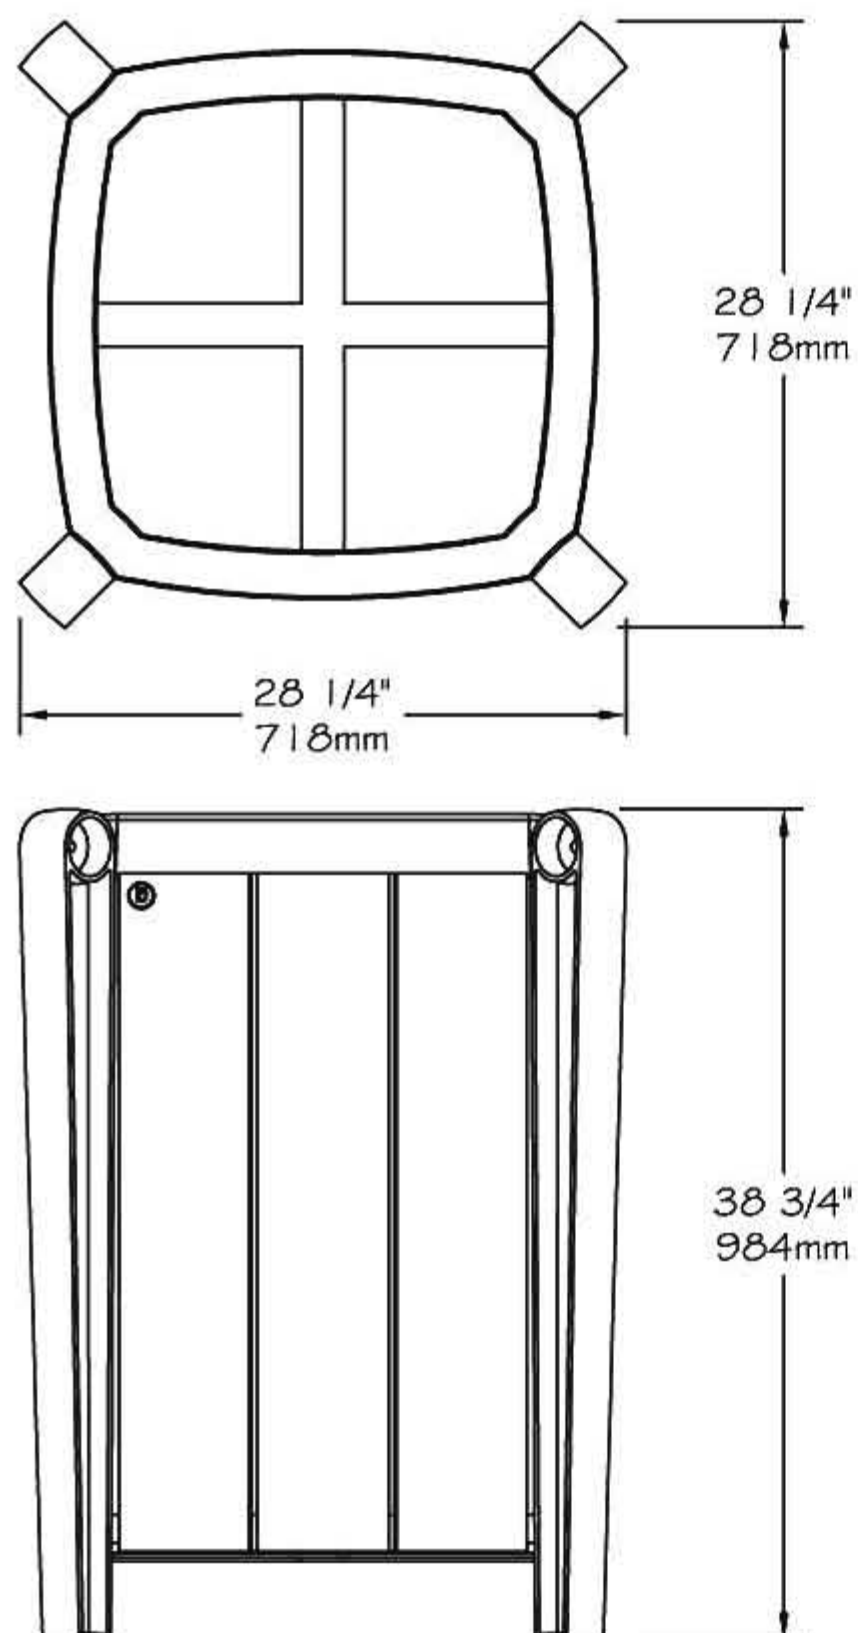

### **Trash receptacle #KT0,#KT2,#KT4,#KT8,#KT9 "Kinsey Serie"**

- The trash receptacle is completely made of **ULTRAPLAST™** recycled plastic, of cast aluminium and steel.
- The flower planter slats are available in grey (#KT0), brown (#KT2), green (#KT4), sand (#KT8) or red wood (#KT9).
- The slats are in 2" x 7" (41 mm x 153mm).
- The legs is are in cast aluminium and the structure are in steel.
- The struture flower planter are available in black or in metallic charcoal coated with our InfiniGuard Professional anti-corrosion system.
- Dimensions: 28 1/4" x 28 1/4" x 38 3/4" (718mm x 718mm x 984mm).
- Stainless steel hardware.
- Stainless steel standard anchor.
- Available installation: surface mounted.
- Factory assembly.

#### **Standard installation details:**

- Surface mounted.

#### **Options:**

- Stainless steel antitheft anchor #OAN.
- Polyethylene plastic liner of 32 gal. US (121 liters) #OPC.
- Cast aluminium lid #OPG.
- Side ashtray #101411.
- Shipped ready to be assembly.

Trash receptacle, **ULTRAPLAST™**, weight : 225 Lb.