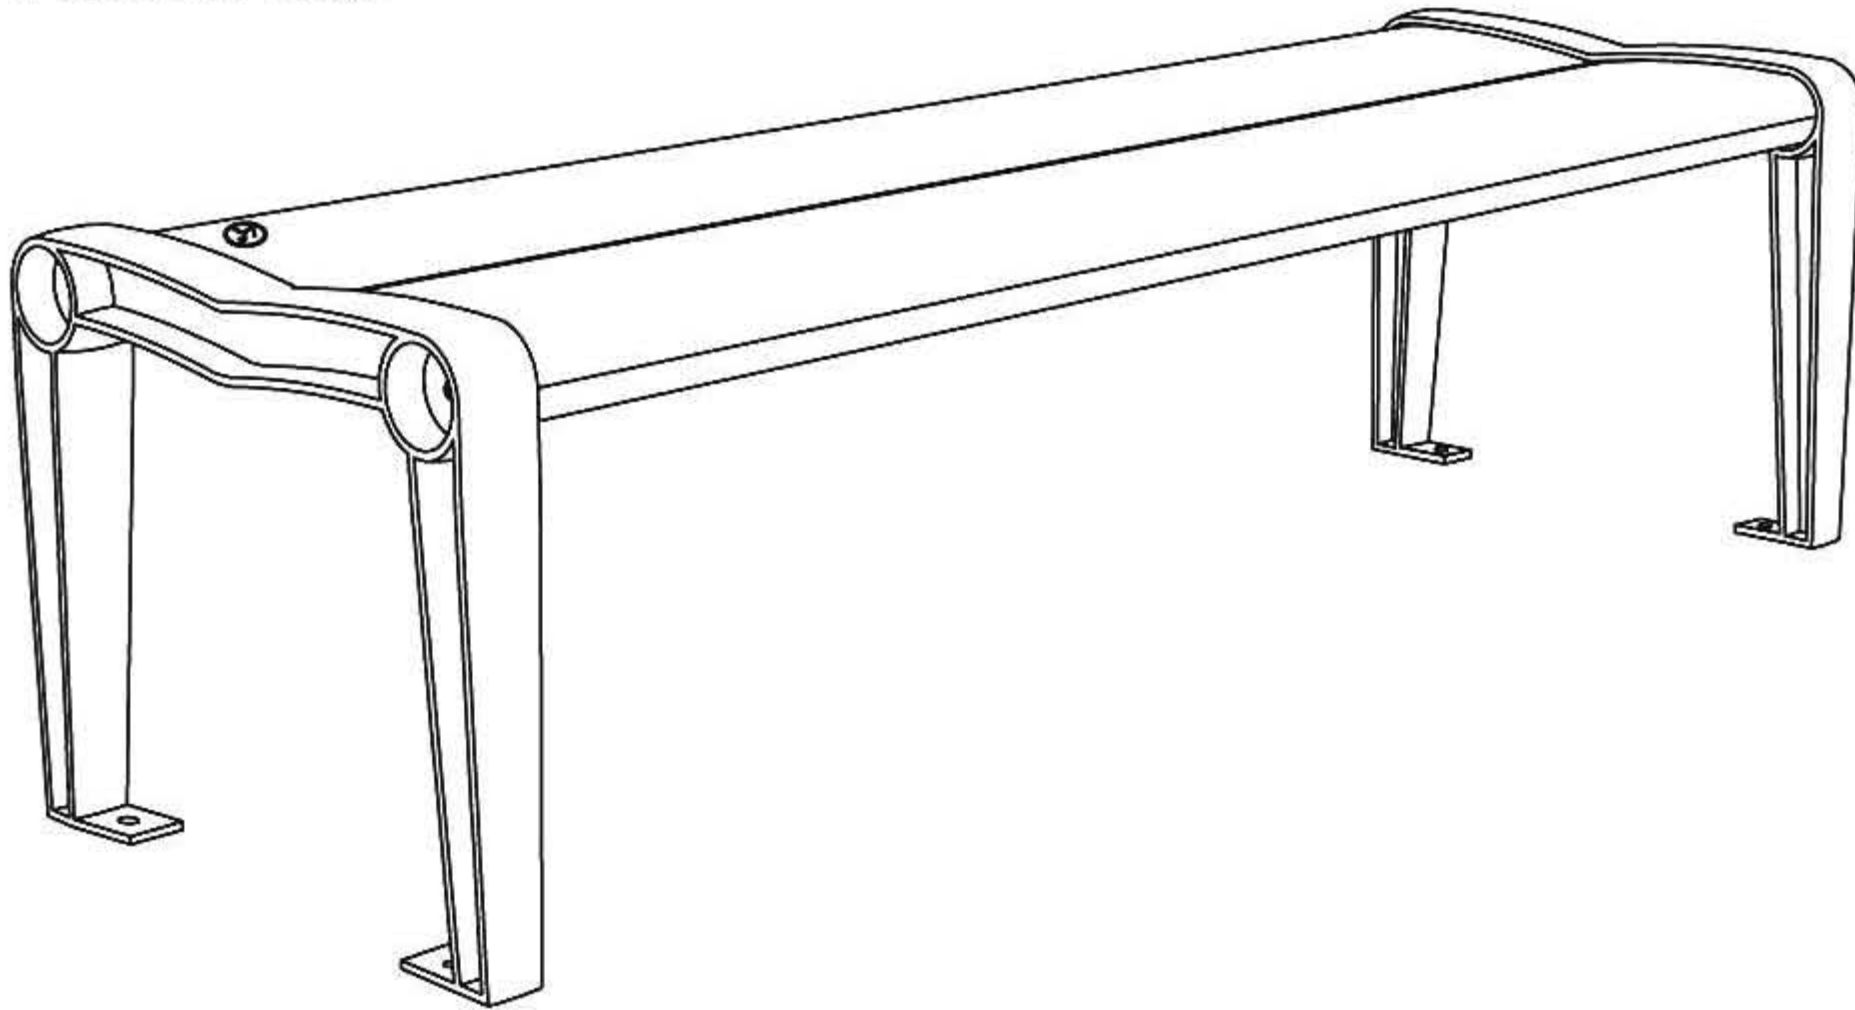

www.PublicFurniture.com

Phone: 1-888-863-2888

Fax: 1-888-863-2858

Kinsey Serie - Straight bench 72"

#KR0/1/2/4/8

Straight bench 72" #KR0,#KR1,#KR2,#KR4,#KR8 "Kinsey Serie"

- The slats bench is completely made of **ULTRAPLAST™** recycled plastic and the structure bench is a cast aluminium.
- The seat slats are available in grey (#KR0), brown (#KR2), green (#KR4), sand (#KR8) or red wood (#KR1).
- The slats are in 2" x 10" (32mm x 250mm).
- The structure bench are available in black or in metallic charcoal coated with our InfiGuard Professional anti-corrosion system.
- Dimensions: 74 1/2" x 20 9/16" x 17 9/16" (1892mm x 522mm x 446mm).
- Stainless steel hardware.
- Stainless steel standard anchor.
- Available installation: surface mounted.
- Shipped ready to be assembly.

Standard installation details:

- Surface mounted.

Options:

- Stainless steel antitheft anchor #OAN.
- Factory assembly.

Straight bench 72", ULTRAPLAST™, weight : 110 Lb.