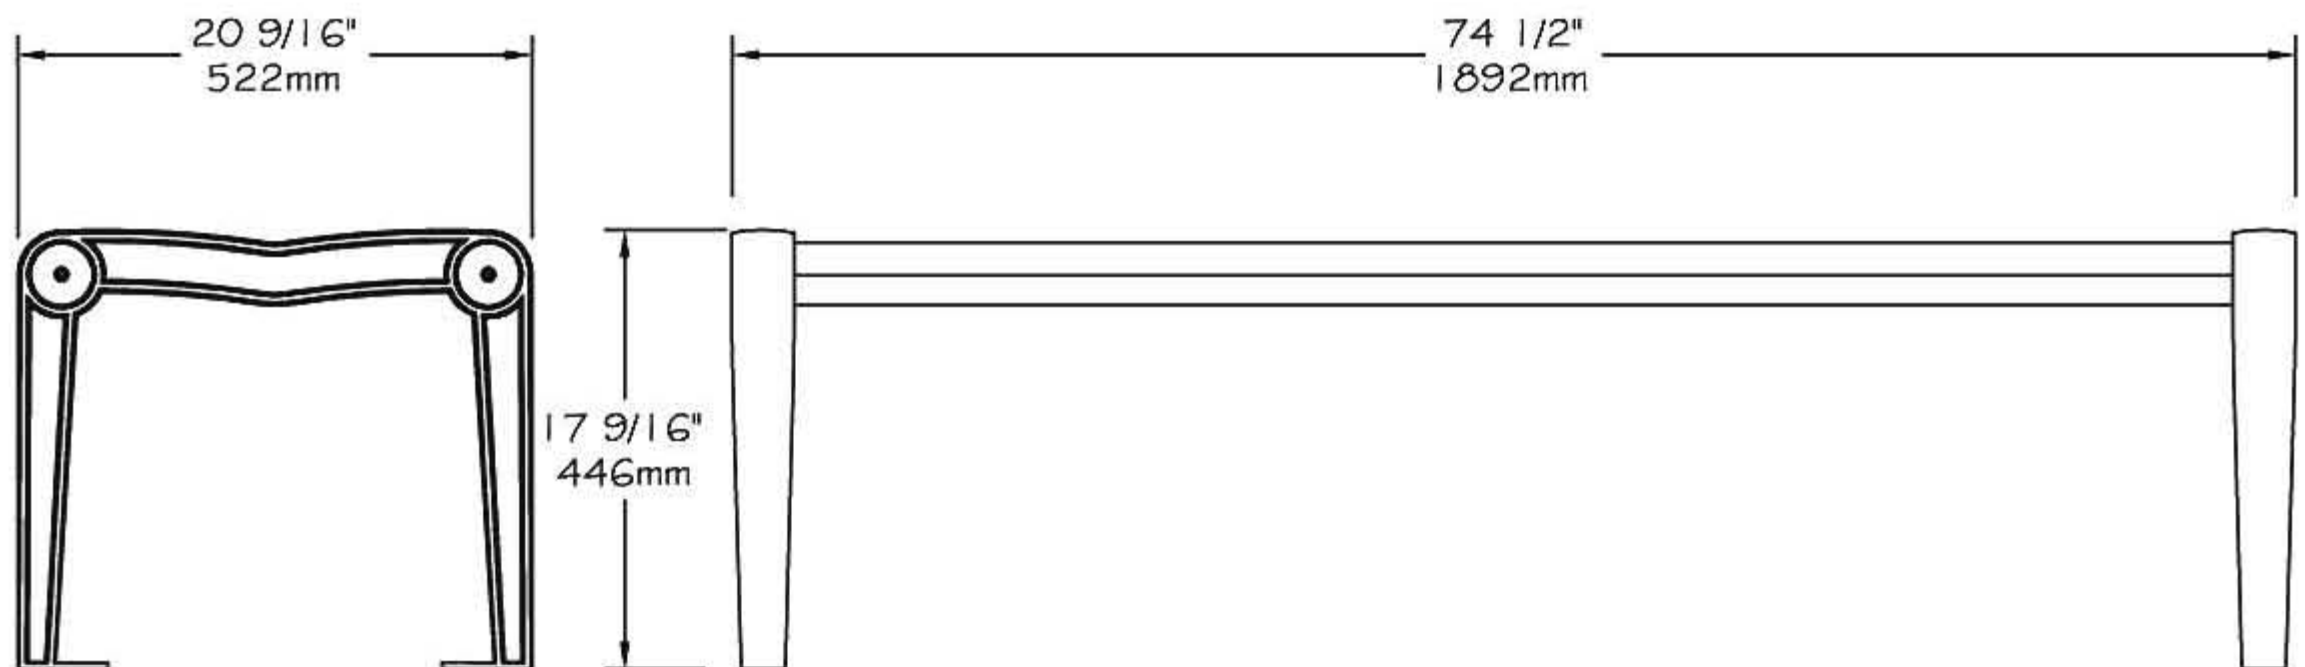

www.PublicFurniture.com

Phone: 1-888-863-2888

Fax: 1-888-863-2858

Kinsey Serie - Straight bench 72"

#KR0/1/2/4/8

Straight bench 72" #KR0,#KR1,#KR2,#KR4,#KR8 "Kinsey Serie"

- The slats bench is completely made of **ULTRAPLAST™** recycled plastic and the structure bench is a cast aluminium.
- The seat slats are available in grey (#KR0), brown (#KR2), green (#KR4), sand (#KR8) or red wood (#KR1).
- The slats are in 2" x 10" (32mm x 250mm).
- The structure bench are available in black or in metallic charcoal coated with our InfiGuard Professional anti-corrosion system.
- Dimensions: 74 1/2" x 20 9/16" x 17 9/16" (1892mm x 522mm x 446mm).
- Stainless steel hardware.
- Stainless steel standard anchor.
- Available installation: surface mounted.
- Shipped ready to be assembly.

Standard installation details:

- Surface mounted.

Options:

- Stainless steel antitheft anchor #OAN.
- Factory assembly.

Straight bench 72", ULTRAPLAST™, weight : 110 Lb.