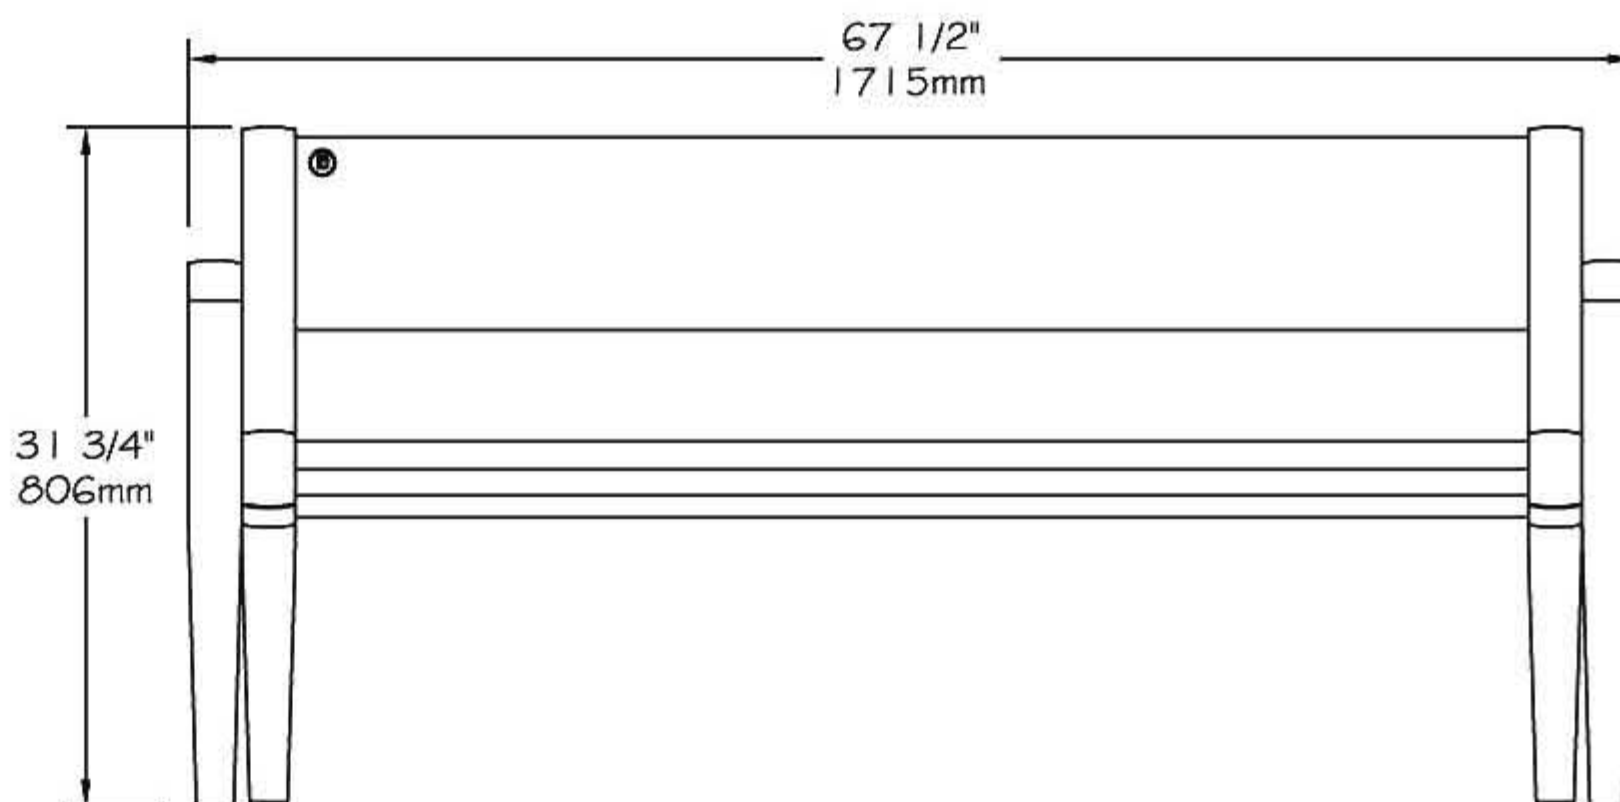

www.PublicFurniture.com

Phone: 1-888-863-2888

Fax: 1-888-863-2858

Kinsey Serie - Bench 60"

#KB0/1/2/4/8

Bench 60" #KB0,#KB1,#KB2,#KB4,#KB8 "Kinsey Serie"

- The slats bench is completely made of **ULTRAPLAST**® recycled plastic and the structure bench is a cast aluminium.
- The seat and backrest slats are available in grey (#KB0), brown (#KB2), green (#KB4), sand (#KB8) or red wood (#KB1).
- The structure bench are available in black or in metallic charcoal coated with our InfiGuard Professional anti-corrosion system.
- The slats are in 2" x 10" (32mm x 250mm).
- Dimensions: 67 1/2" x 24 15/16" x 31 3/4" (1715mm x 633mm x 806mm).
- Stainless steel hardware.
- Stainless steel standard anchor.
- Available installation: surface mounted.
- Shipped ready to be assembly.

Standard installation details:

- Surface mounted.

Options:

- Stainless steel antitheft anchor #OAN.
- Factory assembly.

Bench 60", ULTRAPLAST®, weight : 156 Lb.