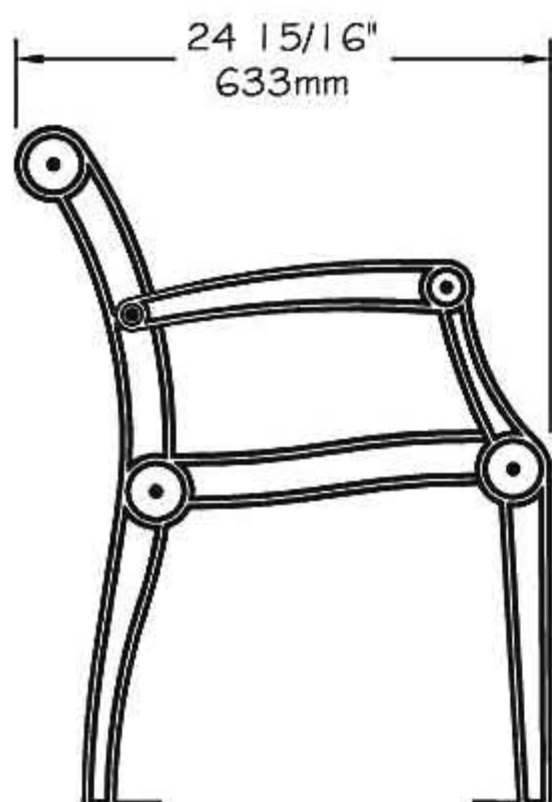

www.PublicFurniture.com

Phone: 1-888-863-2888

Fax: 1-888-863-2858

Kinsey Serie - Bench 60"

#KB0/1/2/4/8

Bench 60" #KB0,#KB1,#KB2,#KB4,#KB8 "Kinsey Serie"

- The slats bench is completely made of **ULTRAPLAST**® recycled plastic and the structure bench is a cast aluminium.
- The seat and backrest slats are available in grey (#KB0), brown (#KB2), green (#KB4), sand (#KB8) or red wood (#KB1).
- The structure bench are available in black or in metallic charcoal coated with our InfiGuard Professional anti-corrosion system.
- The slats are in 2" x 10" (32mm x 250mm).
- Dimensions: 67 1/2" x 24 15/16" x 31 3/4" (1715mm x 633mm x 806mm).
- Stainless steel hardware.
- Stainless steel standard anchor.
- Available installation: surface mounted.
- Shipped ready to be assembly.

Standard installation details:

- Surface mounted.

Options:

- Stainless steel antitheft anchor #OAN.
- Factory assembly.

Bench 60", ULTRAPLAST®, weight : 156 Lb.