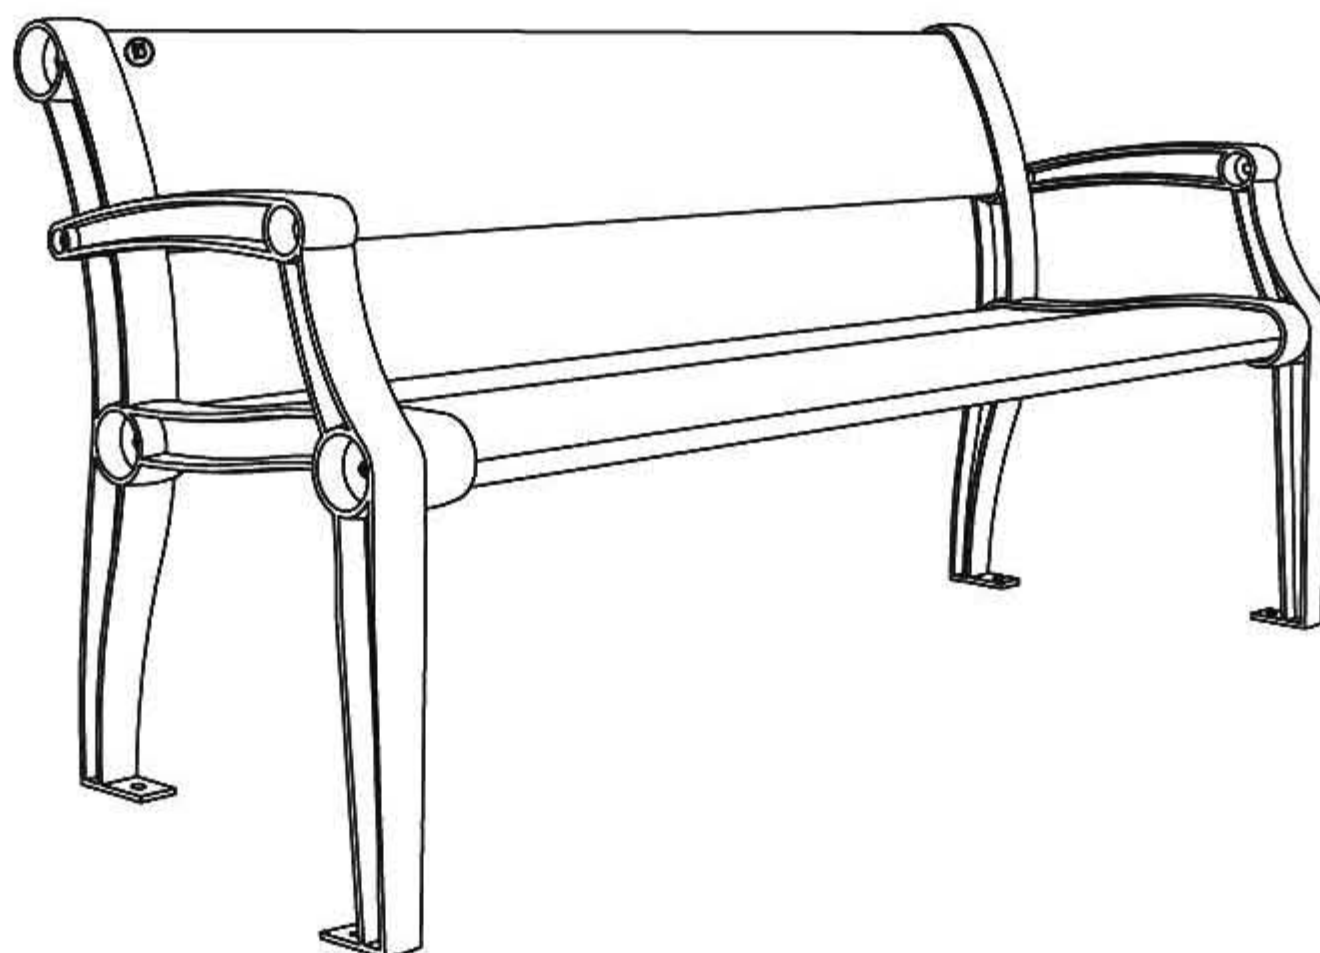

www.PublicFurniture.com

Phone: 1-888-863-2888

Fax: 1-888-863-2858

Kinsey Serie - Bench 60"

#KB0/1/2/4/8

Bench 60" #KB0,#KB1,#KB2,#KB4,#KB8 "Kinsey Serie"

- The slats bench is completely made of **ULTRAPLAST**® recycled plastic and the structure bench is a cast aluminium.
- The seat and backrest slats are available in grey (#KB0), brown (#KB2), green (#KB4), sand (#KB8) or red wood (#KB1).
- The structure bench are available in black or in metallic charcoal coated with our InfiGuard Professional anti-corrosion system.
- The slats are in 2" x 10" (32mm x 250mm).
- Dimensions: 67 1/2" x 24 15/16" x 31 3/4" (1715mm x 633mm x 806mm).
- Stainless steel hardware.
- Stainless steel standard anchor.
- Available installation: surface mounted.
- Shipped ready to be assembly.

Standard installation details:

- Surface mounted.

Options:

- Stainless steel antitheft anchor #OAN.
- Factory assembly.

Bench 60", ULTRAPLAST®, weight : 156 Lb.