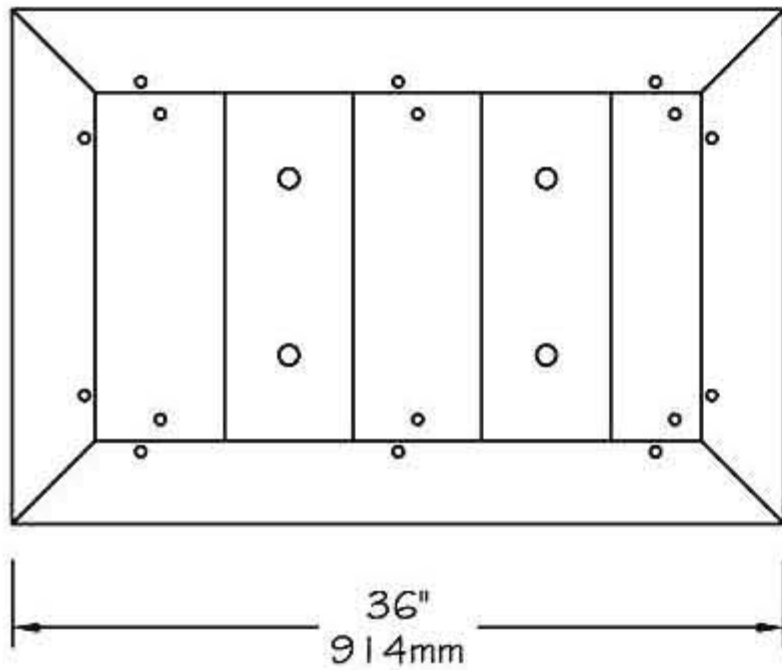

www.PublicFurniture.com

Phone: 1-888-863-2888

Fax: 1-888-863-2858

Park Serie - Rectangular flower planter 24"x36"

#525/6/7/8/9

Rectangular flower planter 24"x36" #525, #526, #527, #528, #529 "Park-Serie"

- The flower planter is completely made of **ULTRAPLAST™** recycled plastic.
- The bottom of flower planter is black.
- The sides of flower planter are available in grey (#526), brown (#527), green (#528), sand (#525) or red wood (#529).
- The side and bottom slats are in 2" x 6" (37mm x 137mm) in **ULTRAPLAST™** recycled plastic.
- Dimensions: 24" x 36" x 19" (610mm x 914mm x 483mm).
- Capacity: 30 gal. US (113 liters).
- Available installation : surface mounted.
- Shipped assembly.

Standard installation details:

- Surface mounted.

Options:

- Stainless steel standard anchor #KB.
- Stainless steel antitheft anchor #OAN.

Rectangular flower planter 24"x36", **ULTRAPLAST™**, weight : 110 Lb.