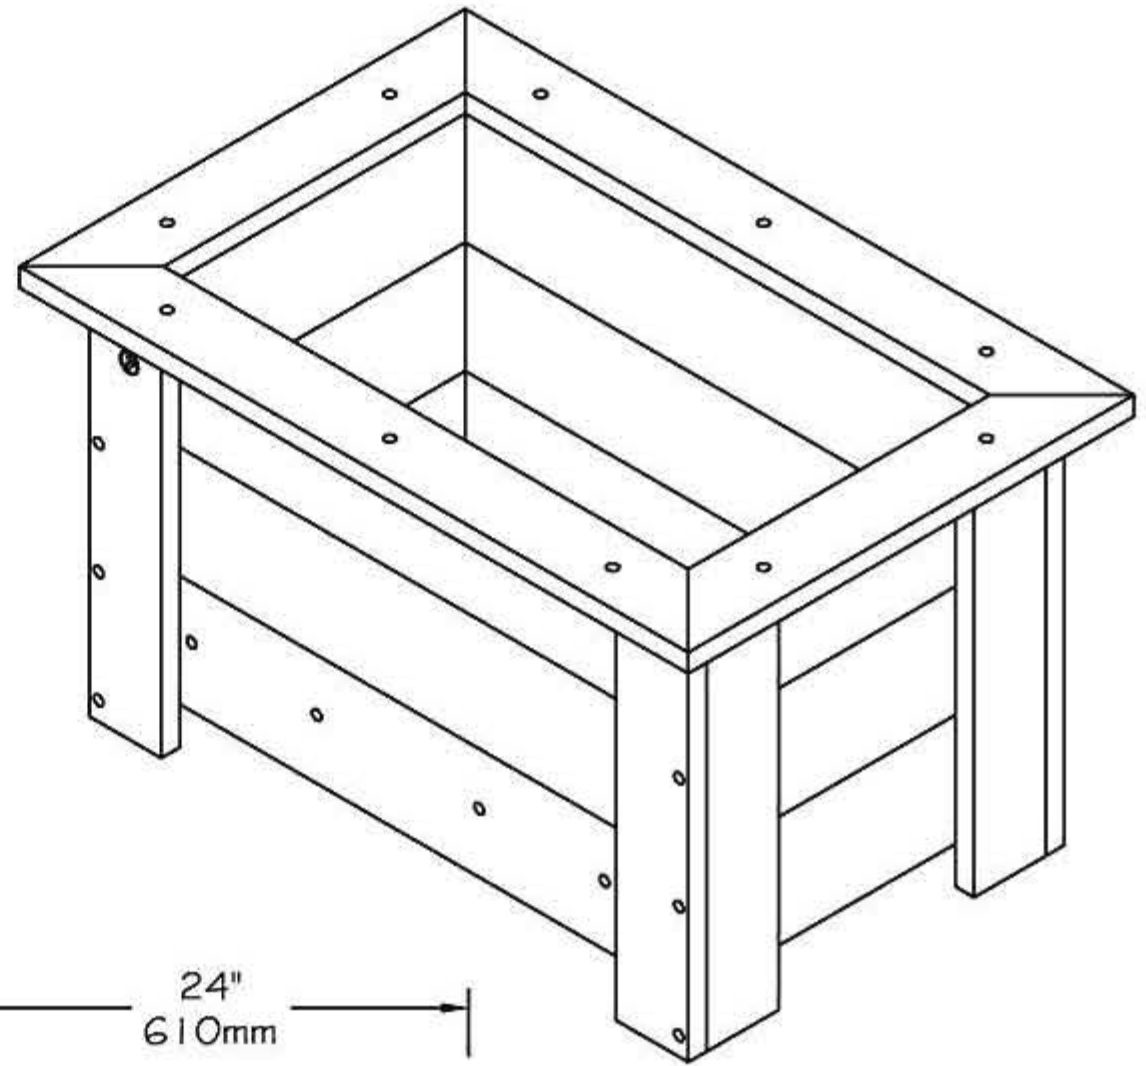

www.PublicFurniture.com

Phone: 1-888-863-2888

Fax: 1-888-863-2858

Park Serie - Rectangular flower planter 24"x36"

#525/6/7/8/9

Rectangular flower planter 24"x36" #525, #526, #527, #528, #529 "Park-Serie"

- The flower planter is completely made of **ULTRAPLAST™** recycled plastic.
- The bottom of flower planter is black.
- The sides of flower planter are available in grey (#526), brown (#527), green (#528), sand (#525) or red wood (#529).
- The side and bottom slats are in 2" x 6" (37mm x 137mm) in **ULTRAPLAST™** recycled plastic.
- Dimensions: 24" x 36" x 19" (610mm x 914mm x 483mm).
- Capacity: 30 gal. US (113 liters).
- Available installation : surface mounted.
- Shipped assembly.

Standard installation details:

- Surface mounted.

Options:

- Stainless steel standard anchor #KB.
- Stainless steel antitheft anchor #OAN.

Rectangular flower planter 24"x36", **ULTRAPLAST™**, weight : 110 Lb.