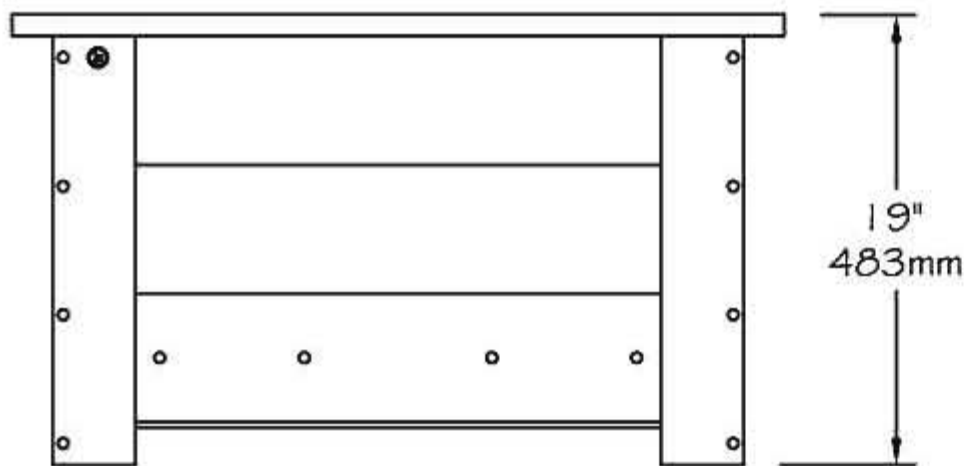

www.PublicFurniture.com

Phone: 1-888-863-2888

Fax: 1-888-863-2858

Park Serie - Rectangular flower planter 24"x36"

#525/6/7/8/9

Rectangular flower planter 24"x36" #525, #526, #527, #528, #529 "Park-Serie"

- The flower planter is completely made of **ULTRAPLAST™** recycled plastic.
- The bottom of flower planter is black.
- The sides of flower planter are available in grey (#526), brown (#527), green (#528), sand (#525) or red wood (#529).
- The side and bottom slats are in 2" x 6" (37mm x 137mm) in **ULTRAPLAST™** recycled plastic.
- Dimensions: 24" x 36" x 19" (610mm x 914mm x 483mm).
- Capacity: 30 gal. US (113 liters).
- Available installation : surface mounted.
- Shipped assembly.

Standard installation details:

- Surface mounted.

Options:

- Stainless steel standard anchor #KB.
- Stainless steel antitheft anchor #OAN.

Rectangular flower planter 24"x36", **ULTRAPLAST™**, weight : 110 Lb.