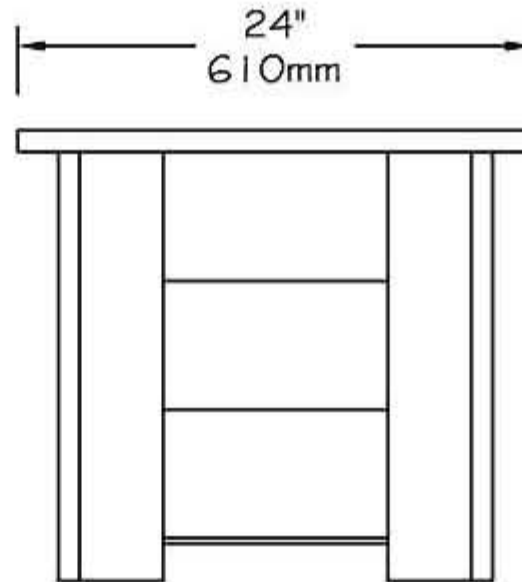

www.PublicFurniture.com

Phone: 1-888-863-2888

Fax: 1-888-863-2858

Park Serie - Rectangular flower planter 24"x36"

#525/6/7/8/9

Rectangular flower planter 24"x36" #525, #526, #527, #528, #529 "Park-Serie"

- The flower planter is completely made of **ULTRAPLAST™** recycled plastic.
- The bottom of flower planter is black.
- The sides of flower planter are available in grey (#526), brown (#527), green (#528), sand (#525) or red wood (#529).
- The side and bottom slats are in 2" x 6" (37mm x 137mm) in **ULTRAPLAST™** recycled plastic.
- Dimensions: 24" x 36" x 19" (610mm x 914mm x 483mm).
- Capacity: 30 gal. US (113 liters).
- Available installation : surface mounted.
- Shipped assembly.

Standard installation details:

- Surface mounted.

Options:

- Stainless steel standard anchor #KB.
- Stainless steel antitheft anchor #OAN.

Rectangular flower planter 24"x36", **ULTRAPLAST™**, weight : 110 Lb.