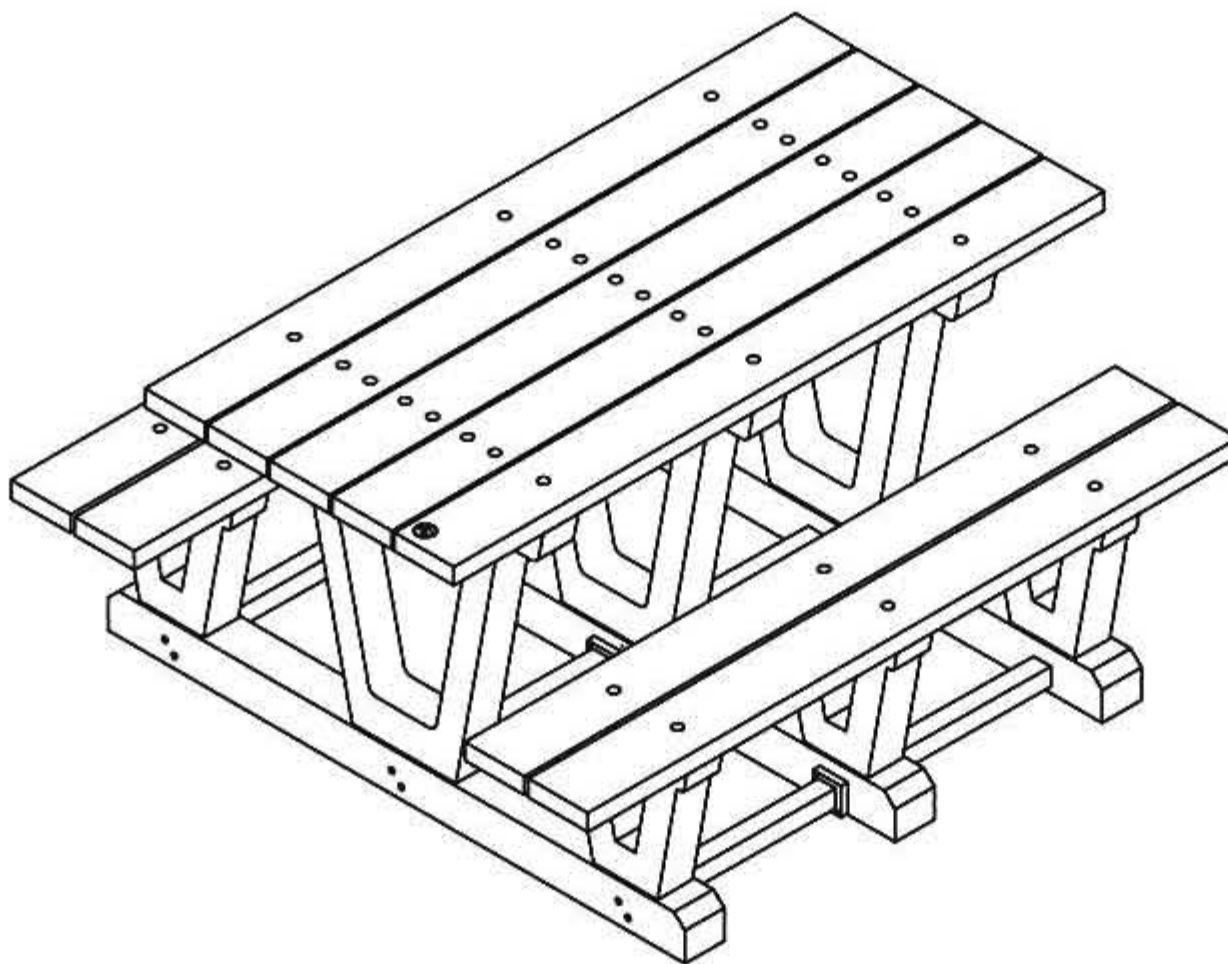

www.PublicFurniture.com

Phone: 1-888-863-2888

Fax: 1-888-863-2858

Park Serie - Three supports table

#400/2/3/4/8

Three supports supports #400, #402, #403, #404, #408 "Park-Serie"

- The table is completely made of **ULTRAPLAST™** recycled plastic.
- The table structure is black and the slats are available in grey (#400), brown (#402), green (#404), sand (#408) or red wood (#403).
- The seat and table slats, 2" x 6" (37mm x 137mm) in **ULTRAPLAST™** recycled plastic.
- The legs are made of black **ULTRAPLAST™** recycled plastic. Machine screws are inserted in the plastic during molding to fix the table and seat slats.
- Hidden Hardware.
- Dimensions: 72" x 60 1/2" x 30" (1829mm x 1537mm x 762mm)
- Available installation : surface mounted.
- Shipped ready to be assembled.

Standard installation details:

- Surface mounted.

Options:

- Stainless steel standard anchor #KB.
- Stainless steel antitheft anchor #OAN.
- Factory assembly.

Three supports table, **ULTRAPLAST™**, weight : 375 Lb.