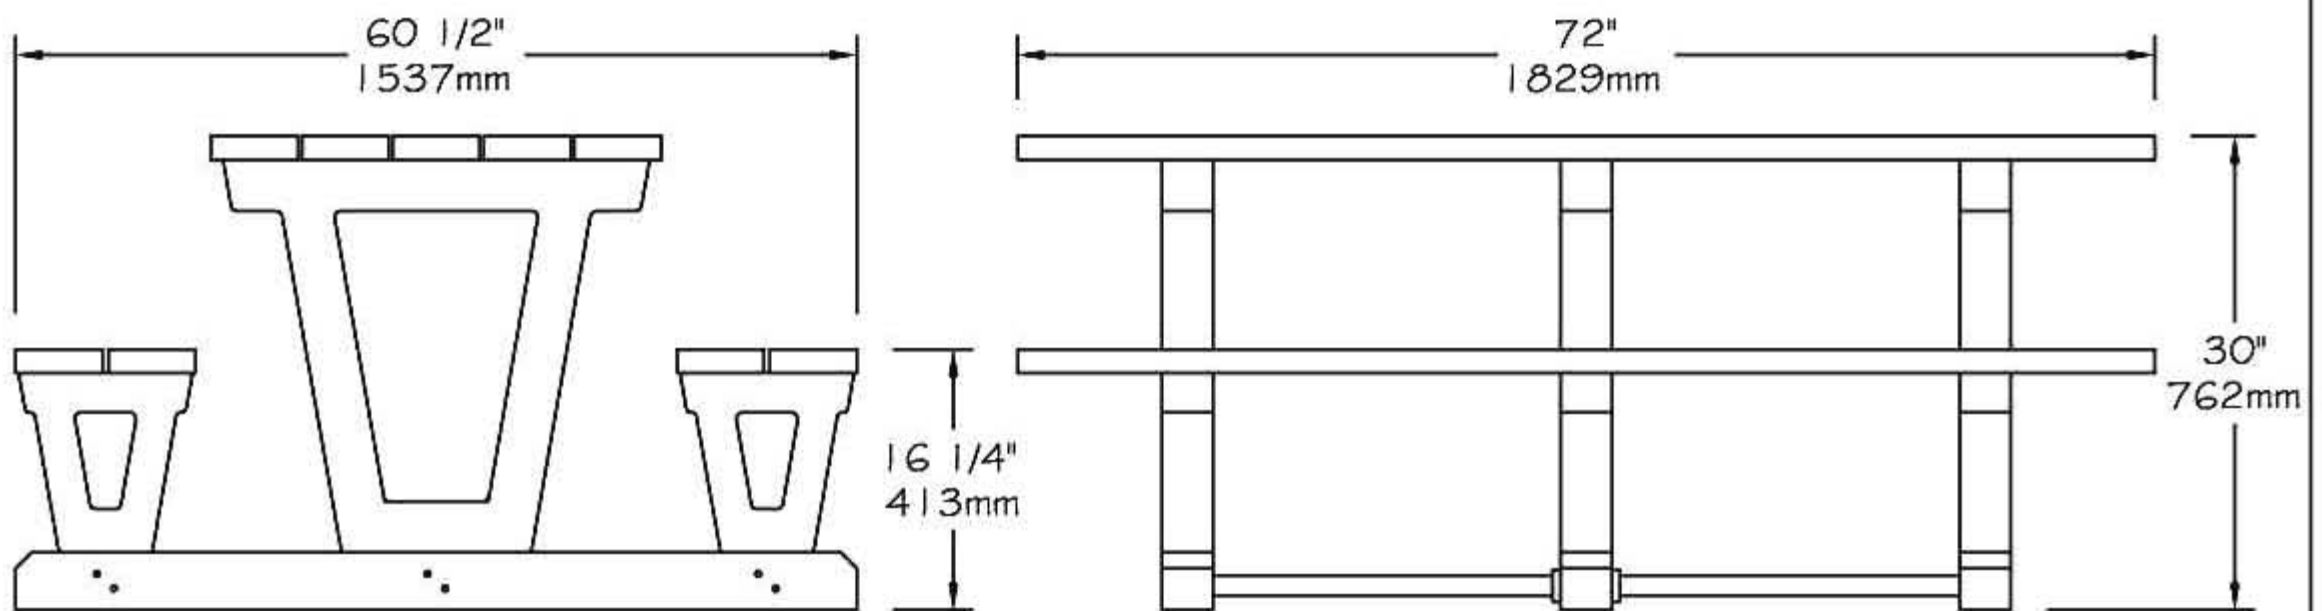

www.PublicFurniture.com

Phone: 1-888-863-2888

Fax: 1-888-863-2858

Park Serie - Three supports table

#400/2/3/4/8

Three supports supports #400, #402, #403, #404, #408 "Park-Serie"

- The table is completely made of **ULTRAPLAST™** recycled plastic.
- The table structure is black and the slats are available in grey (#400), brown (#402), green (#404), sand (#408) or red wood (#403).
- The seat and table slats, 2" x 6" (37mm x 137mm) in **ULTRAPLAST™** recycled plastic.
- The legs are made of black **ULTRAPLAST™** recycled plastic. Machine screws are inserted in the plastic during molding to fix the table and seat slats.
- Hidden Hardware.
- Dimensions: 72" x 60 1/2" x 30" (1829mm x 1537mm x 762mm)
- Available installation : surface mounted.
- Shipped ready to be assembled.

Standard installation details:

- Surface mounted.

Options:

- Stainless steel standard anchor #KB.
- Stainless steel antitheft anchor #OAN.
- Factory assembly.

Three supports table, **ULTRAPLAST™**, weight : 375 Lb.