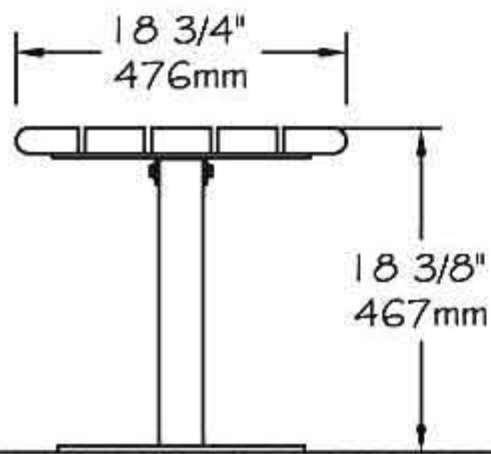

www.PublicFurniture.com

Phone: 1-888-863-2888

Fax: 1-888-863-2858

Public Place Serie - Straight bench 72"

#194044-6'

Surface mounted

In-ground mounted

Straight bench 72" #194044-6' "Public Place Serie"

- The slats bench is made of **ULTRAPLAST™** recycled plastic and structure is made of steel.
- The bench slats are available in grey (#194044/GR), brown (#194044/BR), green (#194044/GR), sand (#194044/SB) or red wood (#194044/RW).
- The bench slats are in 2" x 4" (37mm x 86mm) and with Bullnose 2" x 4" (37mm x 86mm).
- Tubular steel legs, 2 1/2" x 2 1/2" (64mm x 64mm) with our InfiniGuard Professional anti-corrosion system.
- Flat steel seat structure, 1/4" x 2" (6.3mm x 51mm) with our InfiniGuard Professional anti-corrosion system.
- Flat steel seat support, 3/8" x 3" (10mm x 76mm) with our InfiniGuard Professional anti-corrosion system.
- Dimensions: 71 1/2" x 17" x 18 3/8" (1816mm x 360mm x 467mm).
- Stainless steel standard anchor.
- Cameleon hardware.
- Available installation: surface mounted and in-ground mounted.
- Shipped assembly.

Standard installation details:

- Surface mounted.
- In-ground mounted.

Options:

- Stainless steel antitheft anchor #OAN.
- Armrest #ACC-PLACE PUB DROIT.
- Stainless steel antitheft hardware.
- Semi assembly.

Straight bench 72", ULTRAPLAST™, weight : 126 Lb.