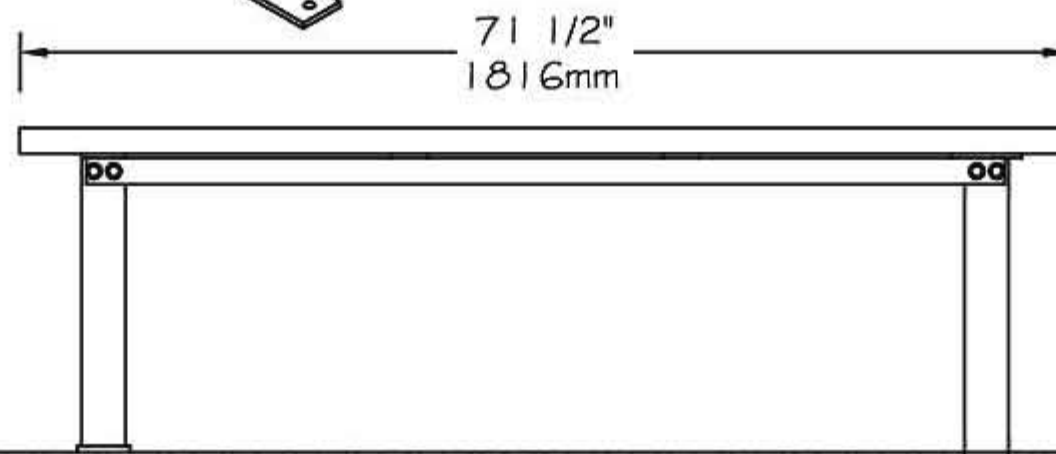

www.PublicFurniture.com

Phone: 1-888-863-2888

Fax: 1-888-863-2858

Public Place Serie - Straight bench 72"

#194044-6'

Surface mounted

In-ground mounted

Straight bench 72" #194044-6' "Public Place Serie"

- The slats bench is made of **ULTRAPLAST™** recycled plastic and structure is made of steel.
- The bench slats are available in grey (#194044/GR), brown (#194044/BR), green (#194044/GR), sand (#194044/SB) or red wood (#194044/RW).
- The bench slats are in 2" x 4" (37mm x 86mm) and with Bullnose 2" x 4" (37mm x 86mm).
- Tubular steel legs, 2 1/2" x 2 1/2" (64mm x 64mm) with our InfiniGuard Professional anti-corrosion system.
- Flat steel seat structure, 1/4" x 2" (6.3mm x 51mm) with our InfiniGuard Professional anti-corrosion system.
- Flat steel seat support, 3/8" x 3" (10mm x 76mm) with our InfiniGuard Professional anti-corrosion system.
- Dimensions: 71 1/2" x 17" x 18 3/8" (1816mm x 360mm x 467mm).
- Stainless steel standard anchor.
- Cameleon hardware.
- Available installation: surface mounted and in-ground mounted.
- Shipped assembly.

Standard installation details:

- Surface mounted.
- In-ground mounted.

Options:

- Stainless steel antitheft anchor #OAN.
- Armrest #ACC-PLACE PUB DROIT.
- Stainless steel antitheft hardware.
- Semi assembly.

Straight bench 72", ULTRAPLAST™, weight : 126 Lb.