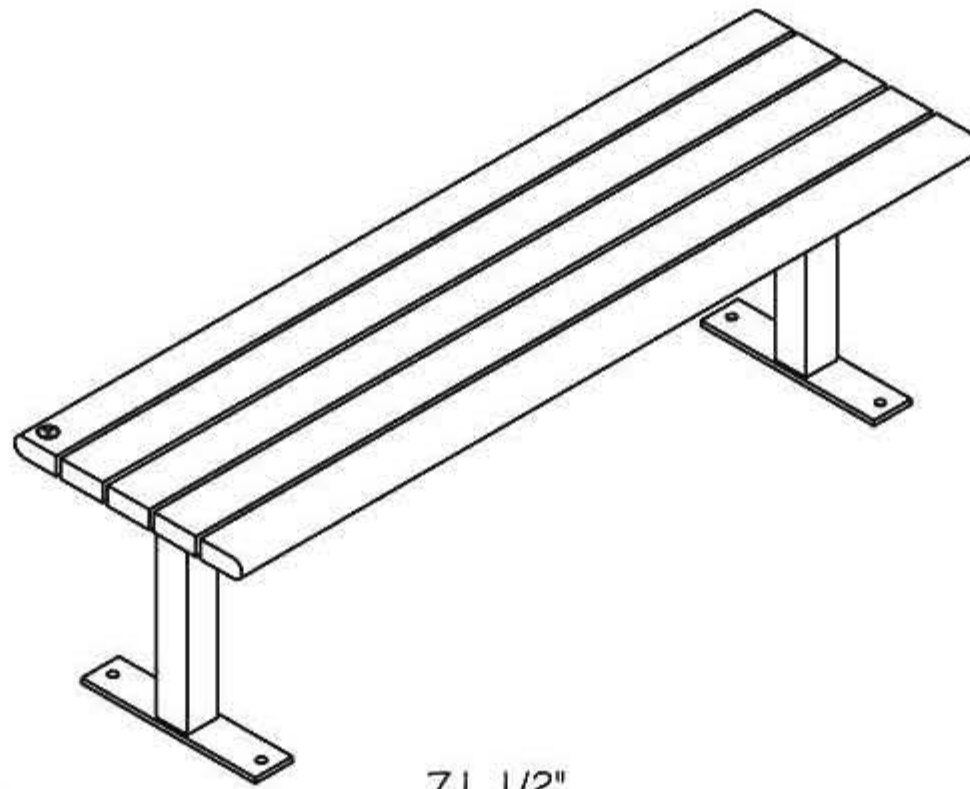

www.PublicFurniture.com

Phone: 1-888-863-2888

Fax: 1-888-863-2858

Public Place Serie - Straight bench 72"

#194044-6'

Surface mounted

In-ground mounted

Straight bench 72" #194044-6' "Public Place Serie"

- The slats bench is made of **ULTRAPLAST™** recycled plastic and structure is made of steel.
- The bench slats are available in grey (#194044/GR), brown (#194044/BR), green (#194044/GR), sand (#194044/SB) or red wood (#194044/RW).
- The bench slats are in 2" x 4" (37mm x 86mm) and with Bullnose 2" x 4" (37mm x 86mm).
- Tubular steel legs, 2 1/2" x 2 1/2" (64mm x 64mm) with our InfiniGuard Professional anti-corrosion system.
- Flat steel seat structure, 1/4" x 2" (6.3mm x 51mm) with our InfiniGuard Professional anti-corrosion system.
- Flat steel seat support, 3/8" x 3" (10mm x 76mm) with our InfiniGuard Professional anti-corrosion system.
- Dimensions: 71 1/2" x 17" x 18 3/8" (1816mm x 360mm x 467mm).
- Stainless steel standard anchor.
- Cameleon hardware.
- Available installation: surface mounted and in-ground mounted.
- Shipped assembly.

Standard installation details:

- Surface mounted.
- In-ground mounted.

Options:

- Stainless steel antitheft anchor #OAN.
- Armrest #ACC-PLACE PUB DROIT.
- Stainless steel antitheft hardware.
- Semi assembly.

Straight bench 72", ULTRAPLAST™, weight : 126 Lb.