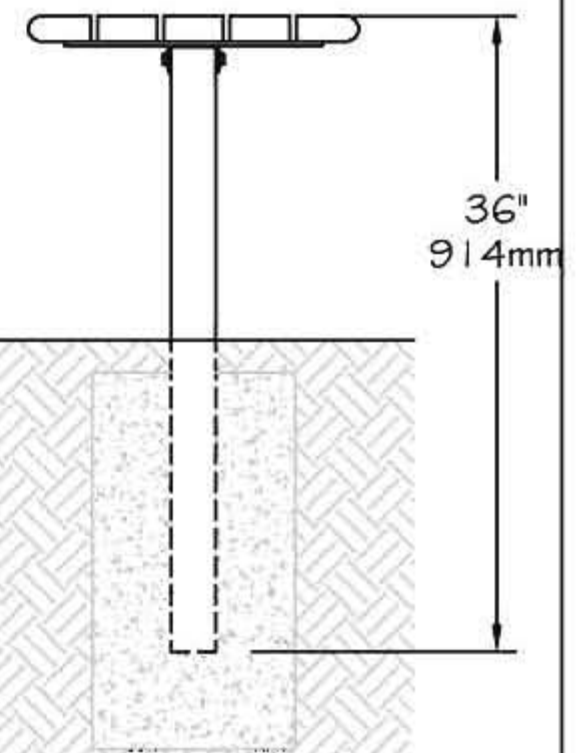

www.PublicFurniture.com

Phone: 1-888-863-2888

Fax: 1-888-863-2858

Public Place Serie - Straight bench 72"

#194044-6'

Surface mounted

In-ground mounted

Straight bench 72" #194044-6' "Public Place Serie"

- The slats bench is made of **ULTRAPLAST™** recycled plastic and structure is made of steel.
- The bench slats are available in grey (#194044/GR), brown (#194044/BR), green (#194044/GR), sand (#194044/SB) or red wood (#194044/RW).
- The bench slats are in 2" x 4" (37mm x 86mm) and with Bullnose 2" x 4" (37mm x 86mm).
- Tubular steel legs, 2 1/2" x 2 1/2" (64mm x 64mm) with our InfiniGuard Professional anti-corrosion system.
- Flat steel seat structure, 1/4" x 2" (6.3mm x 51mm) with our InfiniGuard Professional anti-corrosion system.
- Flat steel seat support, 3/8" x 3" (10mm x 76mm) with our InfiniGuard Professional anti-corrosion system.
- Dimensions: 71 1/2" x 17" x 18 3/8" (1816mm x 360mm x 467mm).
- Stainless steel standard anchor.
- Cameleon hardware.
- Available installation: surface mounted and in-ground mounted.
- Shipped assembly.

Standard installation details:

- Surface mounted.
- In-ground mounted.

Options:

- Stainless steel antitheft anchor #OAN.
- Armrest #ACC-PLACE PUB DROIT.
- Stainless steel antitheft hardware.
- Semi assembly.

Straight bench 72", ULTRAPLAST™, weight : 126 Lb.