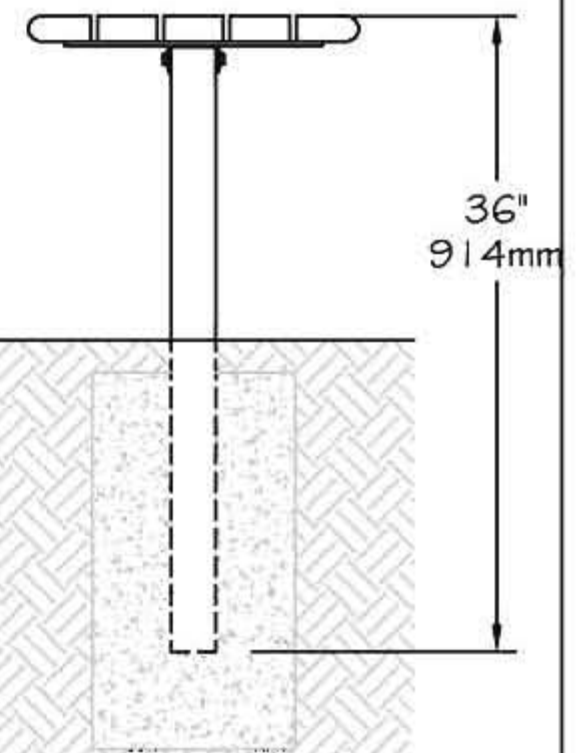

www.PublicFurniture.com

Phone: 1-888-863-2888

Fax: 1-888-863-2858

Public Place Serie - Straight bench 60"

#194044-5'

Surface mounted

In-ground mounted

Straight bench 60" #194044-5' "Public Place Serie"

- The slats bench is made of **ULTRAPLAST™** recycled plastic and structure is made of steel.
- The bench slats are available in grey (#194044/GR), brown (#194044/BR), green (#194044/GR), sand (#194044/SB) or red wood (#194044/RW).
- The bench slats are in 2" x 4" (37mm x 86mm) and with Bullnose 2" x 4" (37mm x 86mm).
- Tubular steel legs, 2 1/2" x 2 1/2" (64mm x 64mm) with our InfiniGuard Professional anti-corrosion system.
- Flat steel seat structure, 1/4" x 2" (6.3mm x 51mm) with our InfiniGuard Professional anti-corrosion system.
- Flat steel seat support, 3/8" x 3" (10mm x 76mm) with our InfiniGuard Professional anti-corrosion system.
- Dimensions: 59 1/2" x 17" x 18 3/8" (1515mm x 360mm x 467mm).
- Stainless steel standard anchor.
- Cameleon hardware.
- Available installation: surface mounted and in-ground mounted.
- Shipped assembly.

Standard installation details:

- Surface mounted.
- In-ground mounted.

Options:

- Stainless steel antitheft anchor #OAN.
- Armrest #ACC-PLACE PUB DROIT.
- Stainless steel antitheft hardware.
- Semi assembly.

Straight bench 60", ULTRAPLAST™, weight : 104 Lb.