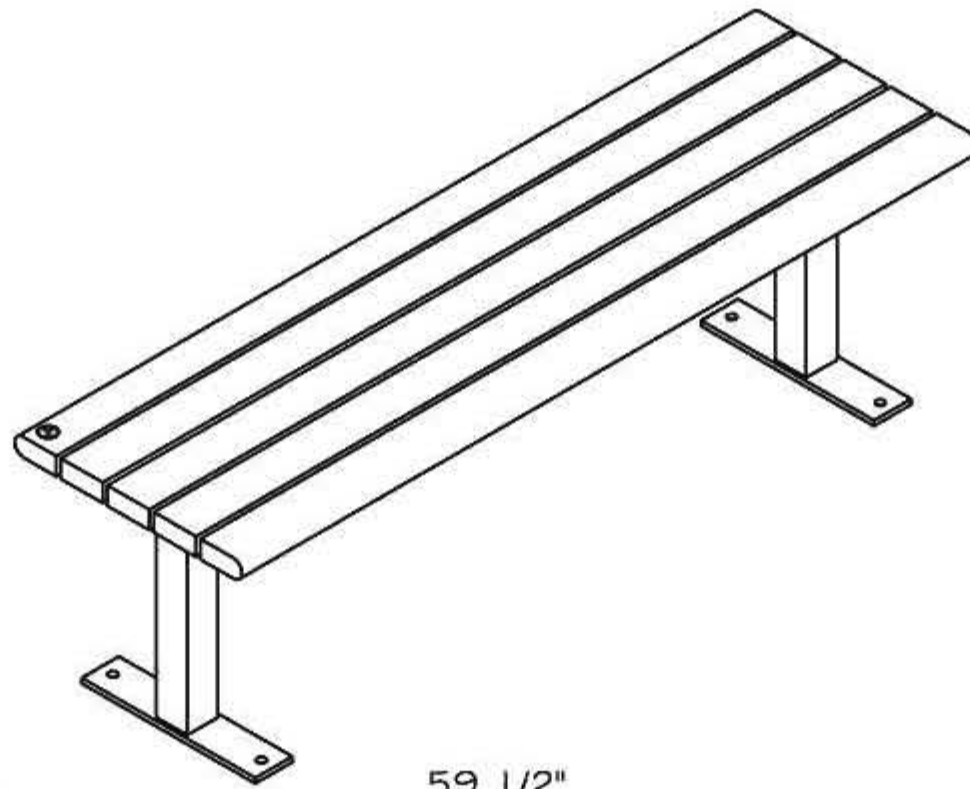

www.PublicFurniture.com

Phone: 1-888-863-2888

Fax: 1-888-863-2858

Public Place Serie - Straight bench 60"

#194044-5'

Surface mounted

In-ground mounted

Straight bench 60" #194044-5' "Public Place Serie"

- The slats bench is made of **ULTRAPLAST™** recycled plastic and structure is made of steel.
- The bench slats are available in grey (#194044/GR), brown (#194044/BR), green (#194044/GR), sand (#194044/SB) or red wood (#194044/RW).
- The bench slats are in 2" x 4" (37mm x 86mm) and with Bullnose 2" x 4" (37mm x 86mm).
- Tubular steel legs, 2 1/2" x 2 1/2" (64mm x 64mm) with our InfiniGuard Professional anti-corrosion system.
- Flat steel seat structure, 1/4" x 2" (6.3mm x 51mm) with our InfiniGuard Professional anti-corrosion system.
- Flat steel seat support, 3/8" x 3" (10mm x 76mm) with our InfiniGuard Professional anti-corrosion system.
- Dimensions: 59 1/2" x 17" x 18 3/8" (1515mm x 360mm x 467mm).
- Stainless steel standard anchor.
- Cameleon hardware.
- Available installation: surface mounted and in-ground mounted.
- Shipped assembly.

Standard installation details:

- Surface mounted.
- In-ground mounted.

Options:

- Stainless steel antitheft anchor #OAN.
- Armrest #ACC-PLACE PUB DROIT.
- Stainless steel antitheft hardware.
- Semi assembly.

Straight bench 60", ULTRAPLAST™, weight : 104 Lb.