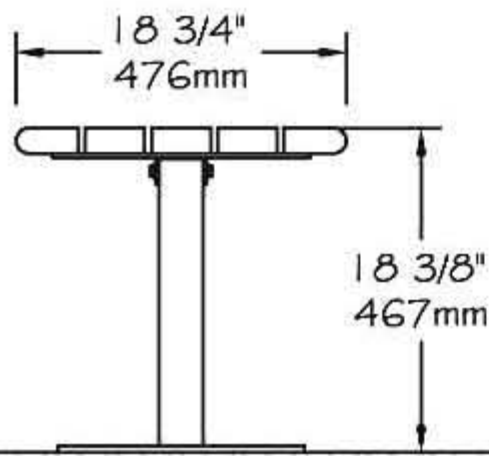

www.PublicFurniture.com

Phone: 1-888-863-2888

Fax: 1-888-863-2858

Public Place Serie - Straight bench 60"

#194044-5'

Surface mounted

In-ground mounted

Straight bench 60" #194044-5' "Public Place Serie"

- The slats bench is made of **ULTRAPLAST™** recycled plastic and structure is made of steel.
- The bench slats are available in grey (#194044/GR), brown (#194044/BR), green (#194044/GR), sand (#194044/SB) or red wood (#194044/RW).
- The bench slats are in 2" x 4" (37mm x 86mm) and with Bullnose 2" x 4" (37mm x 86mm).
- Tubular steel legs, 2 1/2" x 2 1/2" (64mm x 64mm) with our InfiniGuard Professional anti-corrosion system.
- Flat steel seat structure, 1/4" x 2" (6.3mm x 51mm) with our InfiniGuard Professional anti-corrosion system.
- Flat steel seat support, 3/8" x 3" (10mm x 76mm) with our InfiniGuard Professional anti-corrosion system.
- Dimensions: 59 1/2" x 17" x 18 3/8" (1515mm x 360mm x 467mm).
- Stainless steel standard anchor.
- Cameleon hardware.
- Available installation: surface mounted and in-ground mounted.
- Shipped assembly.

Standard installation details:

- Surface mounted.
- In-ground mounted.

Options:

- Stainless steel antitheft anchor #OAN.
- Armrest #ACC-PLACE PUB DROIT.
- Stainless steel antitheft hardware.
- Semi assembly.

Straight bench 60", ULTRAPLAST™, weight : 104 Lb.