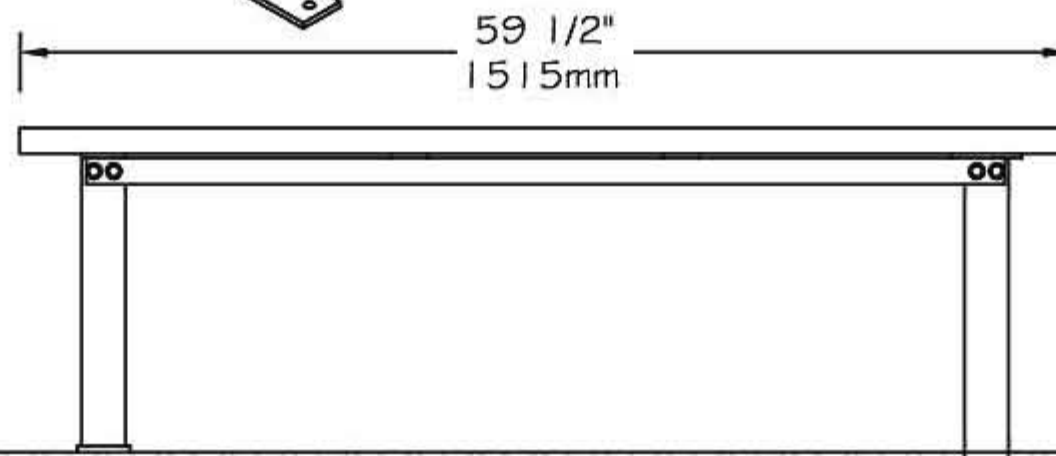

www.PublicFurniture.com

Phone: 1-888-863-2888

Fax: 1-888-863-2858

Public Place Serie - Straight bench 60"

#194044-5'

Surface mounted

In-ground mounted

Straight bench 60" #194044-5' "Public Place Serie"

- The slats bench is made of **ULTRAPLAST™** recycled plastic and structure is made of steel.
- The bench slats are available in grey (#194044/GR), brown (#194044/BR), green (#194044/GR), sand (#194044/SB) or red wood (#194044/RW).
- The bench slats are in 2" x 4" (37mm x 86mm) and with Bullnose 2" x 4" (37mm x 86mm).
- Tubular steel legs, 2 1/2" x 2 1/2" (64mm x 64mm) with our InfiniGuard Professional anti-corrosion system.
- Flat steel seat structure, 1/4" x 2" (6.3mm x 51mm) with our InfiniGuard Professional anti-corrosion system.
- Flat steel seat support, 3/8" x 3" (10mm x 76mm) with our InfiniGuard Professional anti-corrosion system.
- Dimensions: 59 1/2" x 17" x 18 3/8" (1515mm x 360mm x 467mm).
- Stainless steel standard anchor.
- Cameleon hardware.
- Available installation: surface mounted and in-ground mounted.
- Shipped assembly.

Standard installation details:

- Surface mounted.
- In-ground mounted.

Options:

- Stainless steel antitheft anchor #OAN.
- Armrest #ACC-PLACE PUB DROIT.
- Stainless steel antitheft hardware.
- Semi assembly.

Straight bench 60", ULTRAPLAST™, weight : 104 Lb.