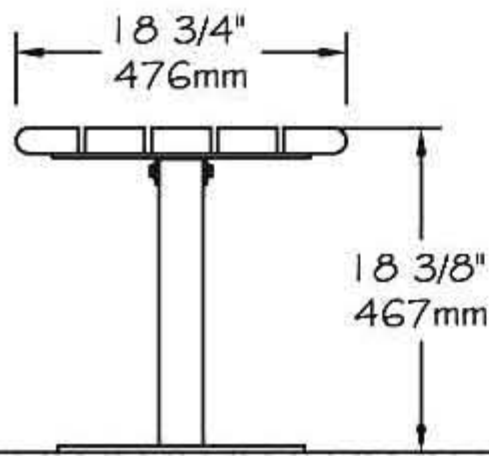

www.PublicFurniture.com

Phone: 1-888-863-2888

Fax: 1-888-863-2858

Public Place Serie - Straight bench 120"

#194044-10'

Surface mounted

In-ground mounted

## **Straight bench 120" #194044-10' "Public Place Serie"**

- The slats bench is made of **ULTRAPLAST™** recycled plastic and structure is made of steel.
- The bench slats are available in grey (#194044/GR), brown (#194044/BR), green (#194044/GR), sand (#194044/SB) or red wood (#194044/RW).
- The bench slats are in 2" x 4" (37mm x 86mm) and with Bullnose 2" x 4" (37mm x 86mm).
- Tubular steel legs, 2 1/2" x 2 1/2" (64mm x 64mm) with our InfiniGuard Professional anti-corrosion system.
- Flat steel seat structure, 1/4" x 2" (6.3mm x 51mm) with our InfiniGuard Professional anti-corrosion system.
- Flat steel seat support, 3/8" x 3" (10mm x 76mm) with our InfiniGuard Professional anti-corrosion system.
- Dimensions: 119 1/2" x 17" x 18 3/8" (3035mm x 360mm x 467mm).
- Stainless steel standard anchor.
- Cameleon hardware.
- Available installation: surface mounted and in-ground mounted.
- Shipped assembly.

### **Standard installation details:**

- Surface mounted.
- Inground mounted.

### **Options:**

- Stainless steel antitheft anchor #OAN.
- Armrest #ACC-PLACE PUB DROIT.
- Stainless steel antitheft hardware.
- Semi assembly.

Straight bench 120", ULTRAPLAST™, weight : 210 Lb.