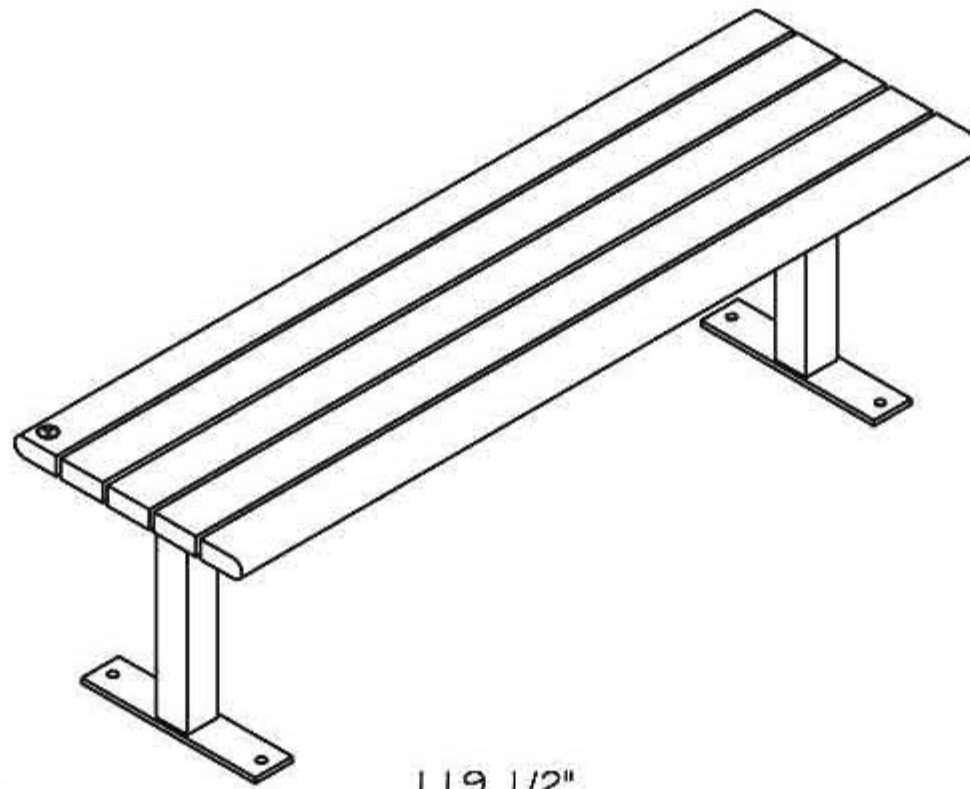

www.PublicFurniture.com

Phone: 1-888-863-2888

Fax: 1-888-863-2858

Public Place Serie - Straight bench 120"

#194044-10'

Surface mounted

In-ground mounted

## **Straight bench 120" #194044-10' "Public Place Serie"**

- The slats bench is made of **ULTRAPLAST™** recycled plastic and structure is made of steel.
- The bench slats are available in grey (#194044/GR), brown (#194044/BR), green (#194044/GR), sand (#194044/SB) or red wood (#194044/RW).
- The bench slats are in 2" x 4" (37mm x 86mm) and with Bullnose 2" x 4" (37mm x 86mm).
- Tubular steel legs, 2 1/2" x 2 1/2" (64mm x 64mm) with our InfiniGuard Professional anti-corrosion system.
- Flat steel seat structure, 1/4" x 2" (6.3mm x 51mm) with our InfiniGuard Professional anti-corrosion system.
- Flat steel seat support, 3/8" x 3" (10mm x 76mm) with our InfiniGuard Professional anti-corrosion system.
- Dimensions: 119 1/2" x 17" x 18 3/8" (3035mm x 360mm x 467mm).
- Stainless steel standard anchor.
- Cameleon hardware.
- Available installation: surface mounted and in-ground mounted.
- Shipped assembly.

### **Options:**

- Stainless steel antitheft anchor #OAN.
- Armrest #ACC-PLACE PUB DROIT.
- Stainless steel antitheft hardware.
- Semi assembly.

Straight bench 120", ULTRAPLAST™, weight : 210 Lb.