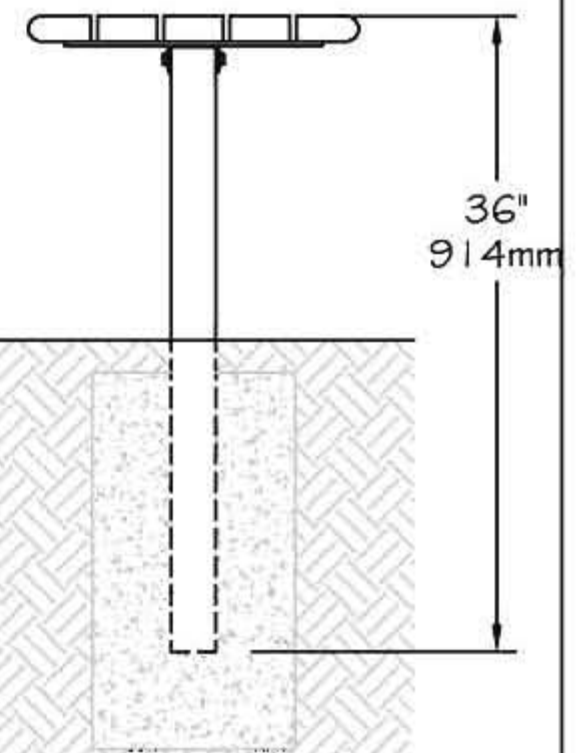

www.PublicFurniture.com

Phone: 1-888-863-2888

Fax: 1-888-863-2858

Public Place Serie - Straight bench 120"

#194044-10'

Surface mounted

In-ground mounted

## **Straight bench 120" #194044-10' "Public Place Serie"**

- The slats bench is made of **ULTRAPLAST™** recycled plastic and structure is made of steel.
- The bench slats are available in grey (#194044/GR), brown (#194044/BR), green (#194044/GR), sand (#194044/SB) or red wood (#194044/RW).
- The bench slats are in 2" x 4" (37mm x 86mm) and with Bullnose 2" x 4" (37mm x 86mm).
- Tubular steel legs, 2 1/2" x 2 1/2" (64mm x 64mm) with our InfiniGuard Professional anti-corrosion system.
- Flat steel seat structure, 1/4" x 2" (6.3mm x 51mm) with our InfiniGuard Professional anti-corrosion system.
- Flat steel seat support, 3/8" x 3" (10mm x 76mm) with our InfiniGuard Professional anti-corrosion system.
- Dimensions: 119 1/2" x 17" x 18 3/8" (3035mm x 360mm x 467mm).
- Stainless steel standard anchor.
- Cameleon hardware.
- Available installation: surface mounted and in-ground mounted.
- Shipped assembly.

### **Standard installation details:**

- Surface mounted.
- Inground mounted.

### **Options:**

- Stainless steel antitheft anchor #OAN.
- Armrest #ACC-PLACE PUB DROIT.
- Stainless steel antitheft hardware.
- Semi assembly.

Straight bench 120", ULTRAPLAST™, weight : 210 Lb.