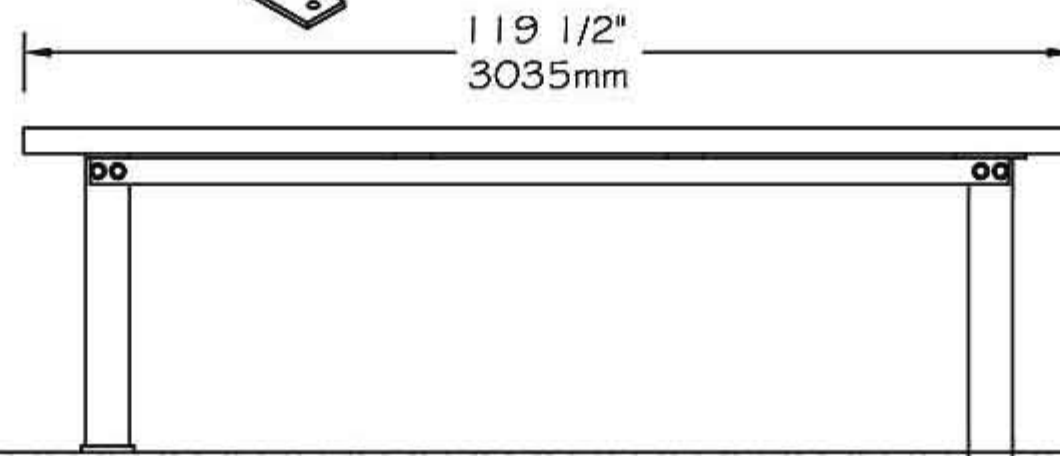

www.PublicFurniture.com

Phone: 1-888-863-2888

Fax: 1-888-863-2858

Public Place Serie - Straight bench 120"

#194044-10'

Surface mounted

In-ground mounted

## **Straight bench 120" #194044-10' "Public Place Serie"**

- The slats bench is made of **ULTRAPLAST™** recycled plastic and structure is made of steel.
- The bench slats are available in grey (#194044/GR), brown (#194044/BR), green (#194044/GR), sand (#194044/SB) or red wood (#194044/RW).
- The bench slats are in 2" x 4" (37mm x 86mm) and with Bullnose 2" x 4" (37mm x 86mm).
- Tubular steel legs, 2 1/2" x 2 1/2" (64mm x 64mm) with our InfiniGuard Professional anti-corrosion system.
- Flat steel seat structure, 1/4" x 2" (6.3mm x 51mm) with our InfiniGuard Professional anti-corrosion system.
- Flat steel seat support, 3/8" x 3" (10mm x 76mm) with our InfiniGuard Professional anti-corrosion system.
- Dimensions: 119 1/2" x 17" x 18 3/8" (3035mm x 360mm x 467mm).
- Stainless steel standard anchor.
- Cameleon hardware.
- Available installation: surface mounted and in-ground mounted.
- Shipped assembly.

### **Standard installation details:**

- Surface mounted.
- Inground mounted.

### **Options:**

- Stainless steel antitheft anchor #OAN.
- Armrest #ACC-PLACE PUB DROIT.
- Stainless steel antitheft hardware.
- Semi assembly.

Straight bench 120", ULTRAPLAST™, weight : 210 Lb.