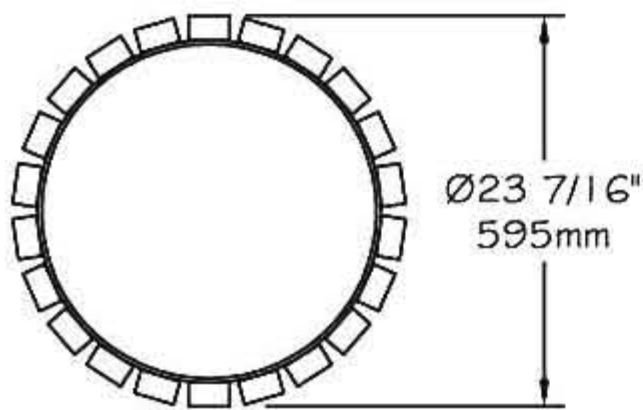

www.PublicFurniture.com

Phone: 1-888-863-2888

Fax: 1-888-863-2858

Public Place Serie - Trash receptacle

#184418

Surface mounted