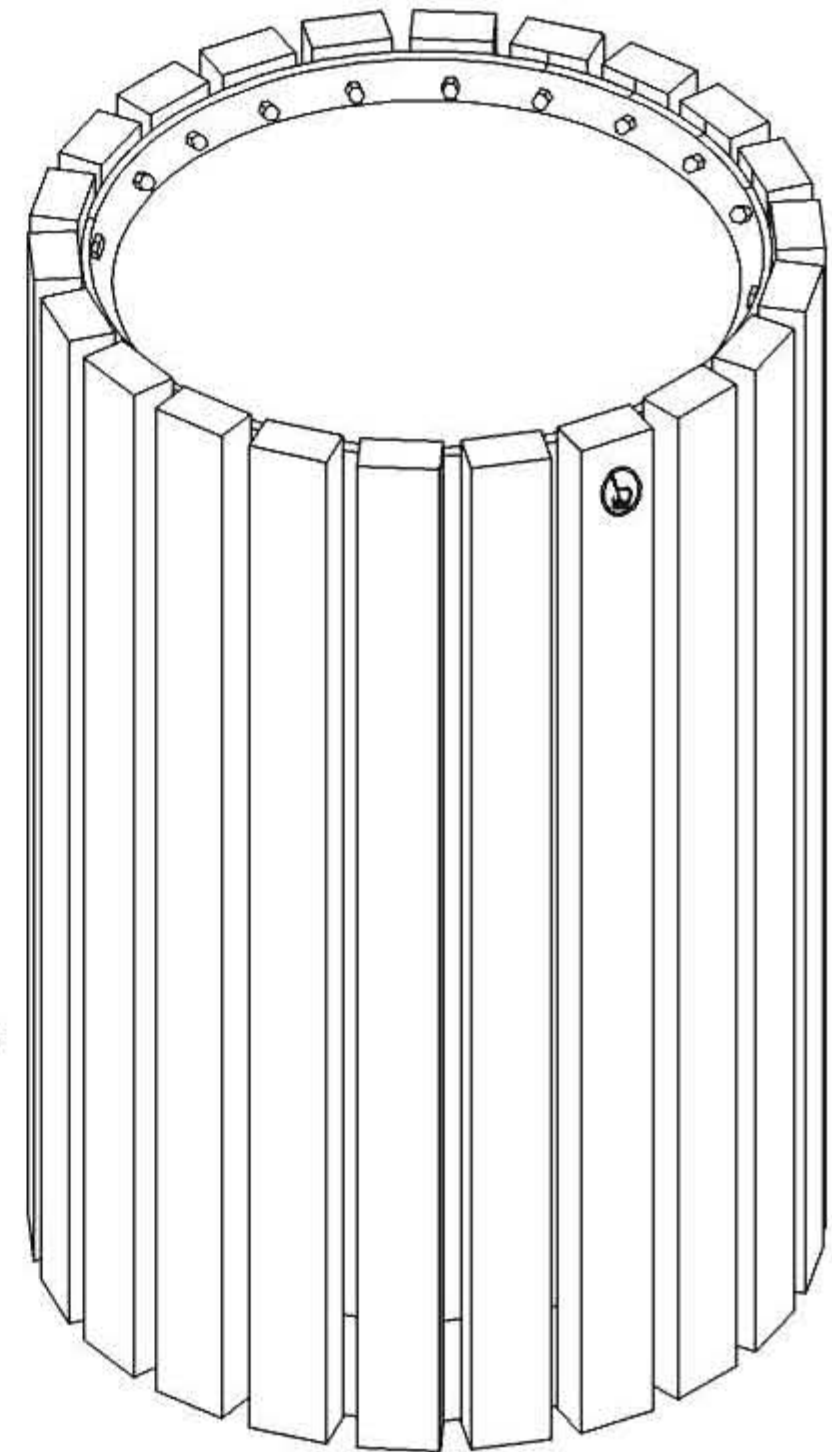

www.PublicFurniture.com

Phone: 1-888-863-2888

Fax: 1-888-863-2858

**Public Place Serie - Trash receptacle**

**#184418**

Surface mounted

In-ground mounted

## **Trash receptacle #184418 "Public Place Serie"**

- The slats trash receptacle is made of **ULTRAPLAST™** recycled plastic and structure is made of steel coated with our InfiGuard Professional anti-corrosion system.
- The trash receptacle slats are available in grey (#184418/GR), brown (#184418/BR), green (#184418/GR), sand (#184418/SB) or red wood (#184418/RW).
- The bench slats are in 2" x 3" (37mm x 62mm).
- Steel hoops 1/4" thick (6.4mm).
- Dimensions: Ø23 7/16" x 32" (Ø595mm x 813mm).
- Galvanized steel receptacle: 28 gal. US (106 liters).
- Cameleon hardware.
- Stainless steel standard anchor.
- Available installation: surface mounted or in-ground mounted.
- Shipped assembly.

### **Options:**

- Stainless steel antitheft anchor #OAN.
- Cover #10C402.
- Side ashtray #101411.
- Stainless steel antitheft hardware.

Trash receptacle, **ULTRAPLAST™**, weight : 144 Lb.