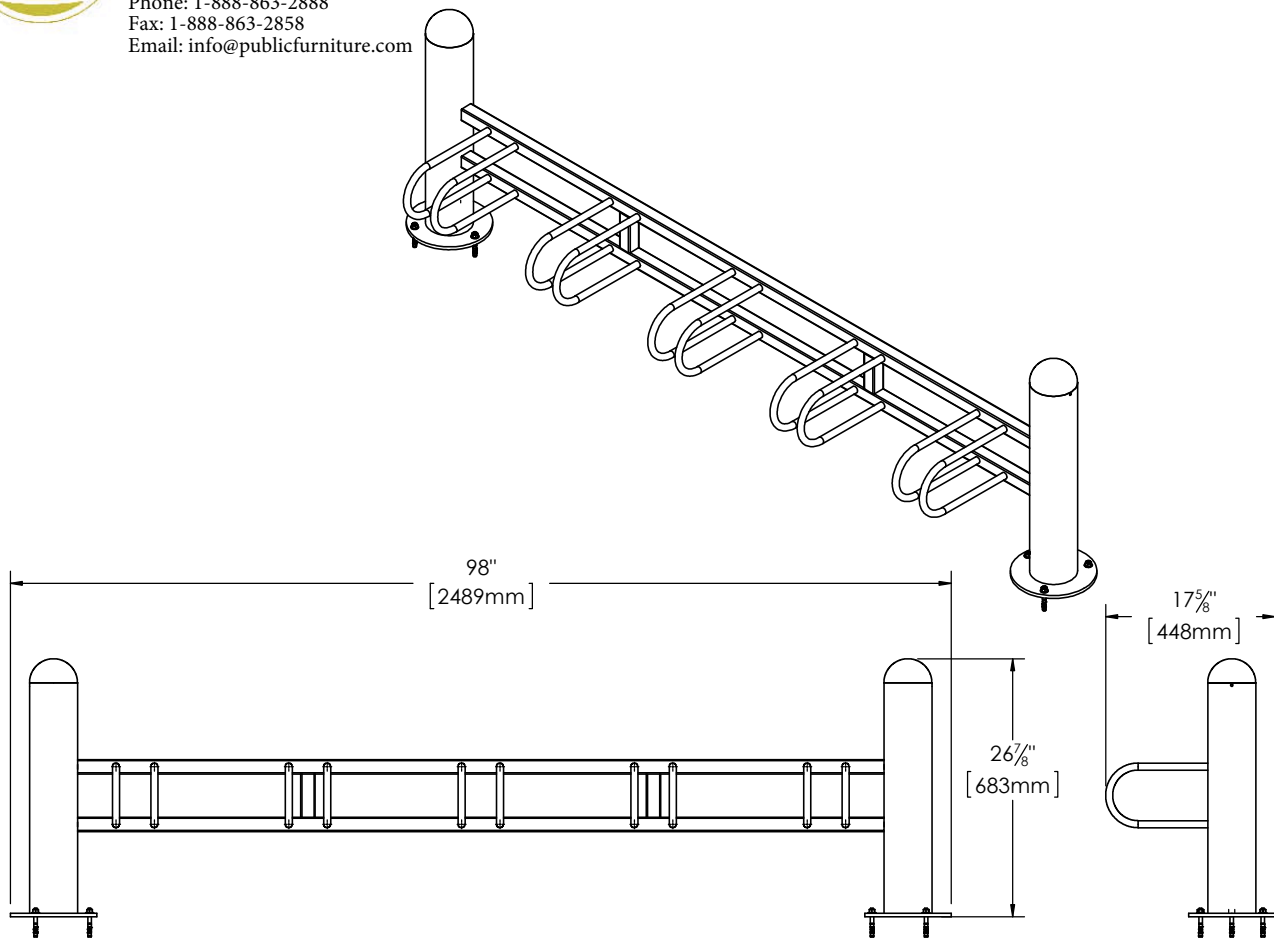

Products
REPLAST

www.PublicFurniture.com
Phone: 1-888-863-2888
Fax: 1-888-863-2858
Email: info@publicfurniture.com

Stoneham Series - Bike Rack **#SVST-5**

Rév.: December 17th, 2014

Features:

- The bike rack is made of steel coated with our "InfiniGuard" anticorrosion system.
- Modular design allowing additional sections
- Steel tubular legs, 5" diam. (DIA 127mm).
- Cross bars made of tubular steel 1 1/2" x 1 1/2" (38mm x 38mm).
- Wheel-holding bars made of steel rods, 3/4" diam.s (DIA 19mm).
- Stainless steel standard anchor for concrete.
- Factory assembled.

Standard installation details:

- Surface mounted.

Options:

- Stainless steel anti-theft anchor.
- Stainless steel permanent anti-theft anchor.

Weight; 106.35 Lb.