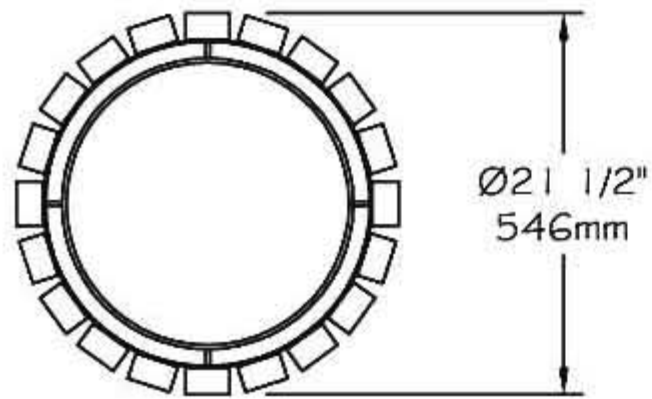

www.PublicFurniture.com

Phone: 1-888-863-2888

Fax: 1-888-863-2858

Public Place Serie - Trash receptacle

#184417

Surface mounted

29 1/2"
749mm

In-ground mounted

47 1/2"
1207mm

Trash receptacle #184417 "Public Place Serie"

- The slats trash receptacle is made of **ULTRAPLAST™** recycled plastic and structure is made of steel coated with our InfiGuard Professional anti-corrosion system.
- The trash receptacle slats are available in grey (#184417/GR), brown (#184417/BR), green (#184417/GR), sand (#184417/SB) or red wood (#184417/RW).
- The bench slats are in 2" x 3" (37mm x 62mm).
- Steel hoops, 1/4" thick (6.4mm).
- Dimensions: Ø21 1/2" x 29 1/2" (Ø546mm x 749mm).
- Galvanized steel receptacle: 20 gal. US (75 liters).
- Cameleon hardware.
- Stainless steel standard anchor.
- Available installation: surface mounted or in-ground mounted.
- Shipped assembly.

Standard installation details:

- Surface mounted.
- In-ground mounted.

Options:

- Stainless steel antitheft anchor #OAN.
- Cover #10C402.
- Side ashtray #101411.
- Stainless steel antitheft hardware.

Trash receptacle, **ULTRAPLAST™**, weight : 120 Lb.