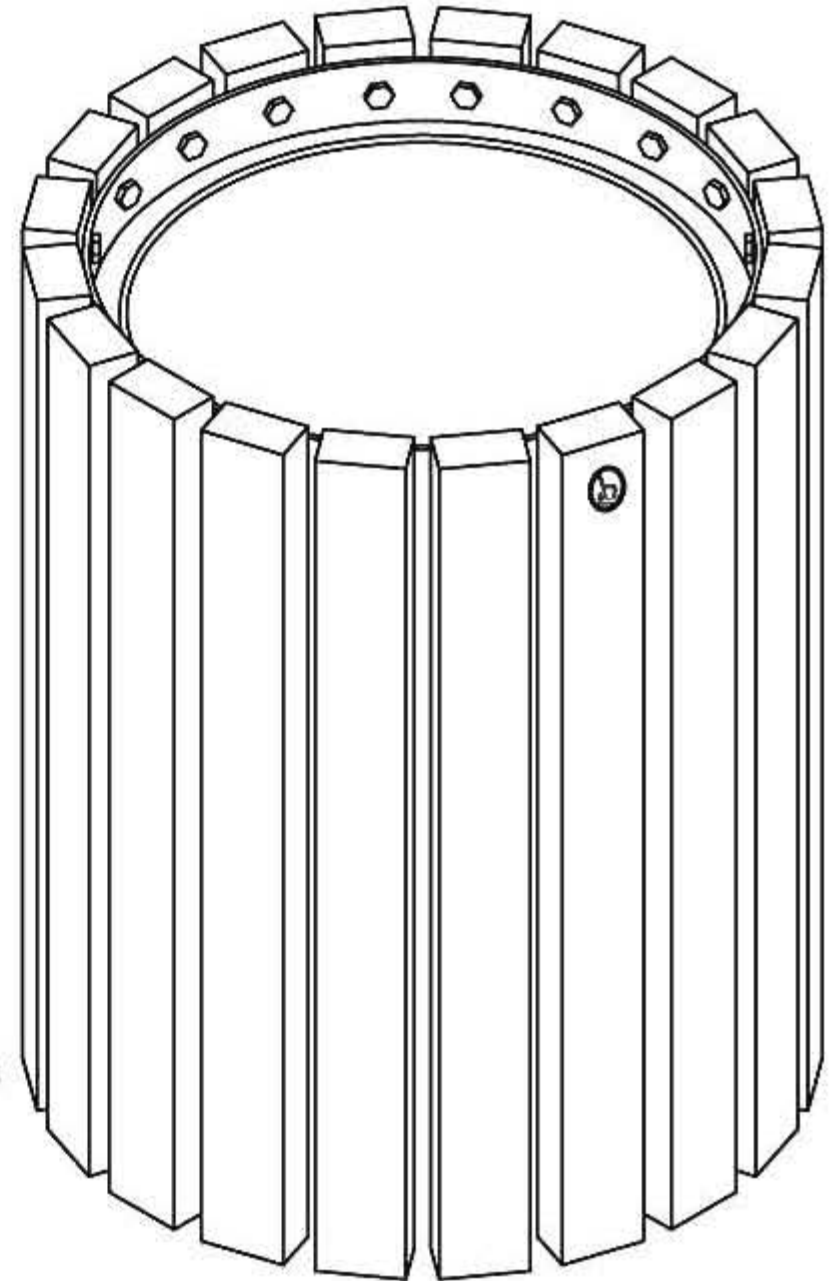

www.PublicFurniture.com

Phone: 1-888-863-2888

Fax: 1-888-863-2858

Public Place Serie - Trash receptacle

#184417

Surface mounted

29 1/2"
749mm

In-ground mounted

47 1/2"
1207mm

Trash receptacle #184417 "Public Place Serie"

- The slats trash receptacle is made of **ULTRAPLAST™** recycled plastic and structure is made of steel coated with our InfiGuard Professional anti-corrosion system.
- The trash receptacle slats are available in grey (#184417/GR), brown (#184417/BR), green (#184417/GR), sand (#184417/SB) or red wood (#184417/RW).
- The bench slats are in 2" x 3" (37mm x 62mm).
- Steel hoops, 1/4" thick (6.4mm).
- Dimensions: Ø21 1/2" x 29 1/2" (Ø546mm x 749mm).
- Galvanized steel receptacle: 20 gal. US (75 liters).
- Cameleon hardware.
- Stainless steel standard anchor.
- Available installation: surface mounted or in-ground mounted.
- Shipped assembly.

Standard installation details:

- Surface mounted.
- In-ground mounted.

Options:

- Stainless steel antitheft anchor #OAN.
- Cover #10C402.
- Side ashtray #101411.
- Stainless steel antitheft hardware.

Trash receptacle, **ULTRAPLAST™**, weight : 120 Lb.